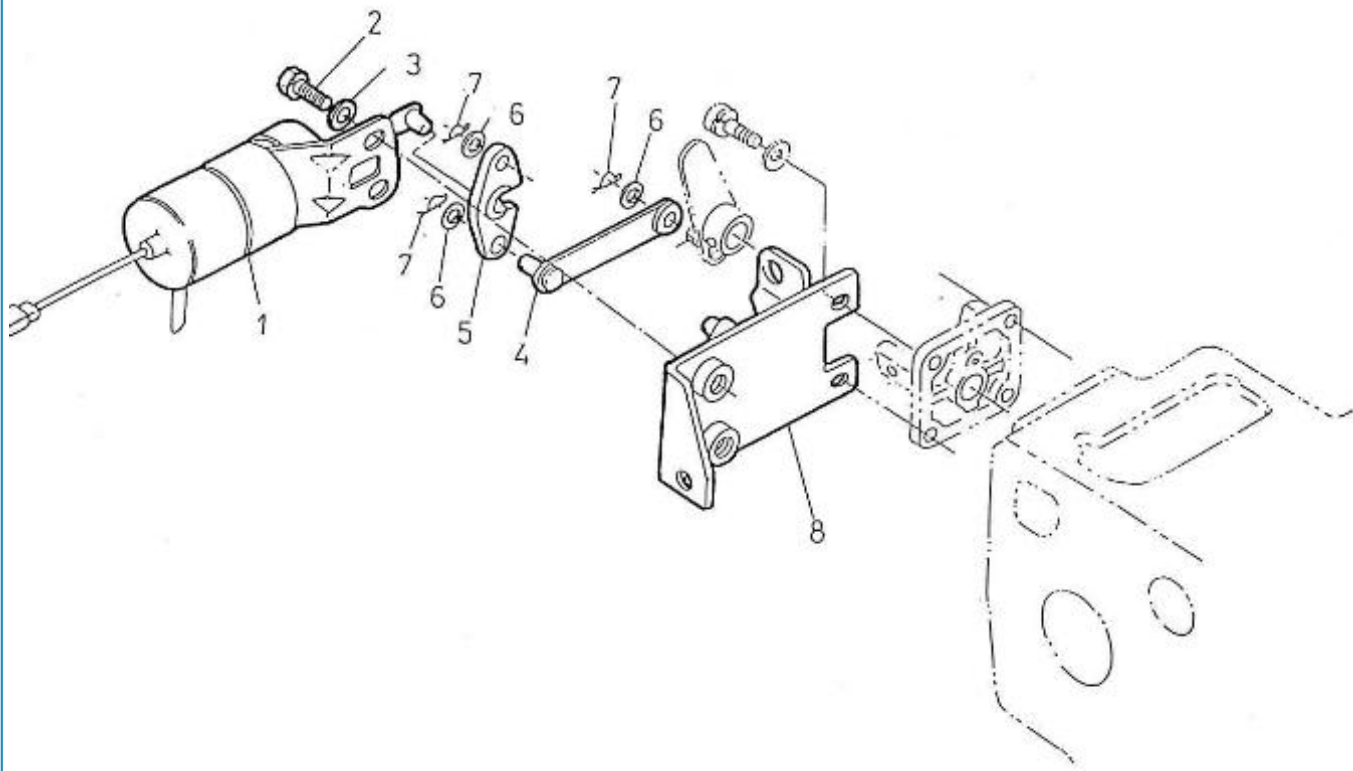

5.280HE STANDARD ENGINE / ELECTRICAL STOP

Part number	Item	Désignation article	Quantity
970307362	1	SOLENOID,STOP	1
970490919	2	BOLT,M 8X 16	2
970301933	3	WASHER,PLAIN D 8	2
970307363	4	LEVER,STOP(1)	1
970307364	5	LEVER,STOP(2)	1
970141326	6	WASHER, PLAIN D6	3
970307365	7	PIN,SNAP	3
970307366	8	SUPPORT,SOLENOID	1