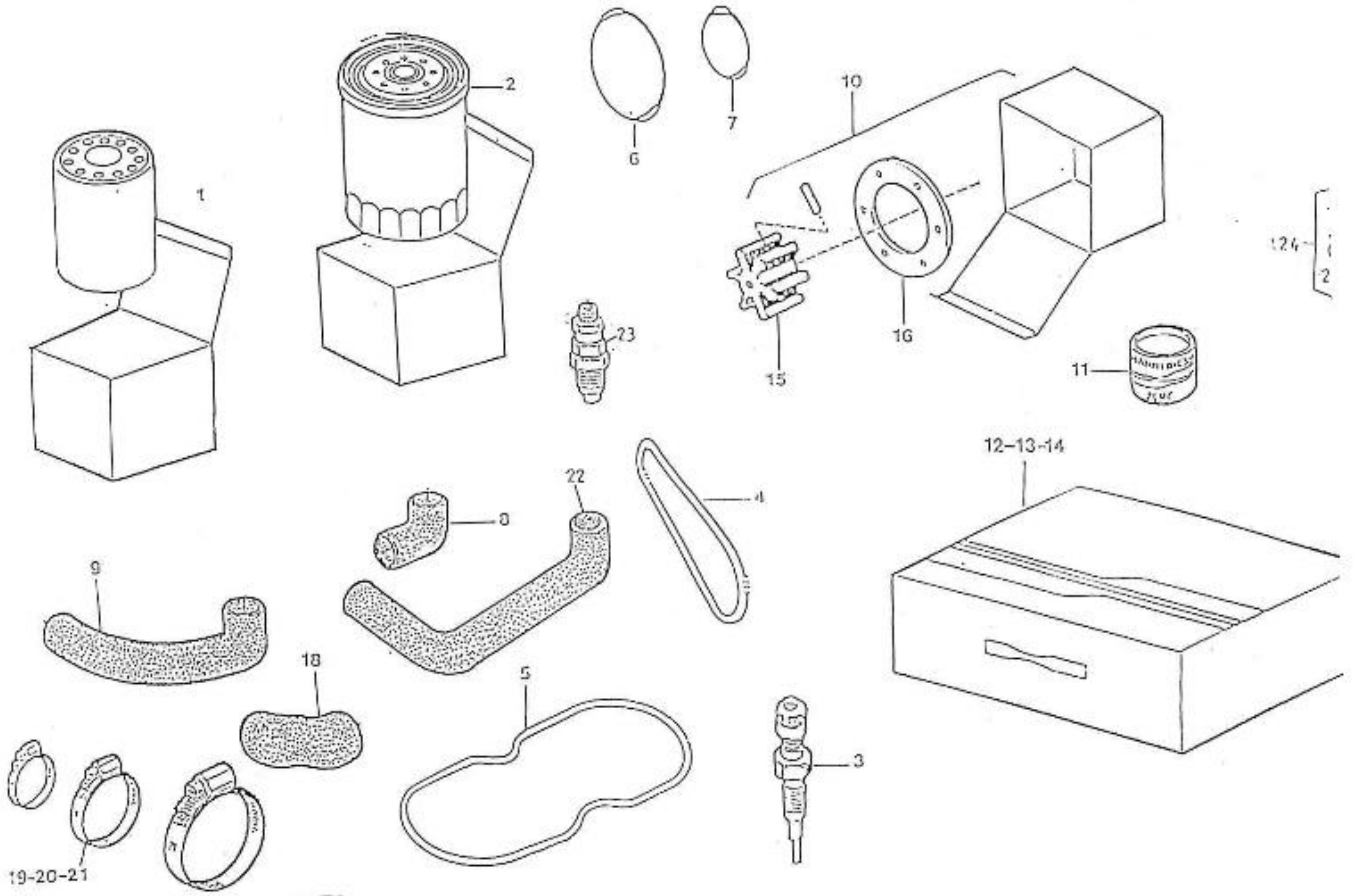

5.280HE STANDARD ENGINE / MAINTENANCE KIT

Part number	Item	Désignation article	Quantity
970622350	1	FILTER,FUEL	1
970603003	2	FILTER,ELEMENT OIL 4.180/90	1
970307393	3	GLOW PLUG	1
970301448	4	V-BELT,SPA 1120 LW	1
970307917	5	GASKET,HEAD COVER	1
970301719	6	O-RING,68,00X4,00	2
970154025	7	O-RING,28,17X3,53	1
970301713	8	HOSE,ELBOW COVER HEATEX.4.190	1
970301718	9	HOSE,WATER RETURN D32-34	1
970307475	10	REPAIR KIT	1
970301521	11	PAINT,NANNI BLUE 125CC	1
970310008	12	CASE	1
970301347	13	INSERT,CASE	1
970301348	14	INSERT,CASE BOTTOM	1
970544310	15	IMPELLER,WATER PUMP F 7B-803	1
970301670	16	GASKET	1
970856011	17	BULB 12V-2W	1
970301714	18	HOSE,D32 COVER THERMO.4.190	1
970604526	19	CLAMP,HOSE 22-32	2
970300922	20	CLAMP,HOSE 26-38	2
970604533	21	CLAMP,HOSE 32-44	1
970307424	22	HOSE	1
970307760	23	KIT,NOZZLE HOLDER	1