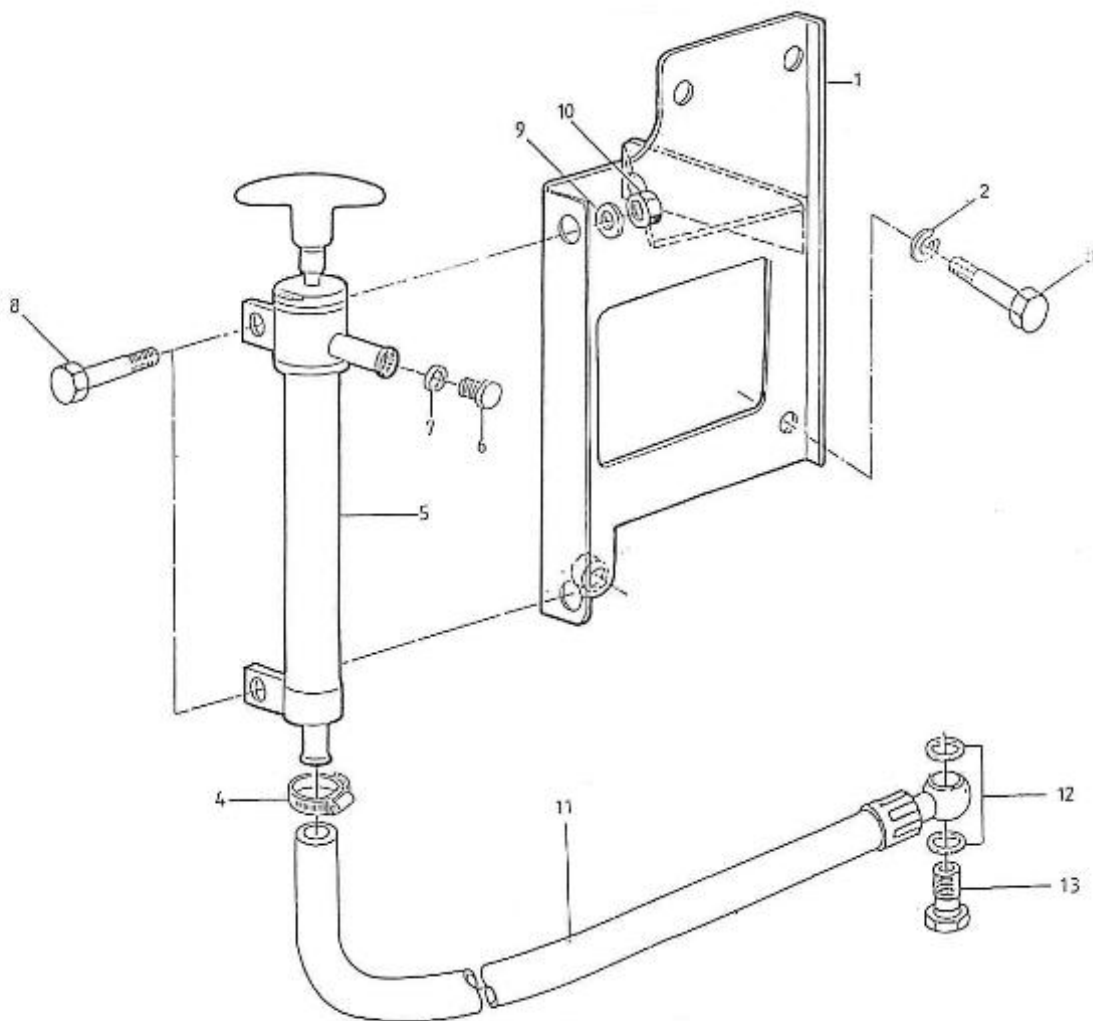

5.280HE STANDARD ENGINE / OIL DRAIN PUMP

Part number	Item	Désignation article	Quantity
970302677	1	SUPP,FUELFILTER-OILEXTR.4.190,	1
970119138	2	WASHER,SPRING D 8	3
970301280	3	BOLT,HEX M 8X 90	2
970439306	4	CLAMP	2
970439302	5	PUMP,OIL EXTRACTION	1
970832061	6	BOLT	1
970300288	7	GASKET,M8	1
970439910	8	BOLT,HEX M 6X 16	2
970119149	9	WASHER, SPRING D 6	2
970635460	10	NUT,M 6	2
970307751	11	HOSE	1
970307967	11	DRAIN OIL PIPE	1
970300306	12	GASKET,RING D14	1
970310027	12	CONNECTION	1
970300199	13	GASKET,RING D16	1
970432515	13	BOLT,BANJO M14X1,5	1