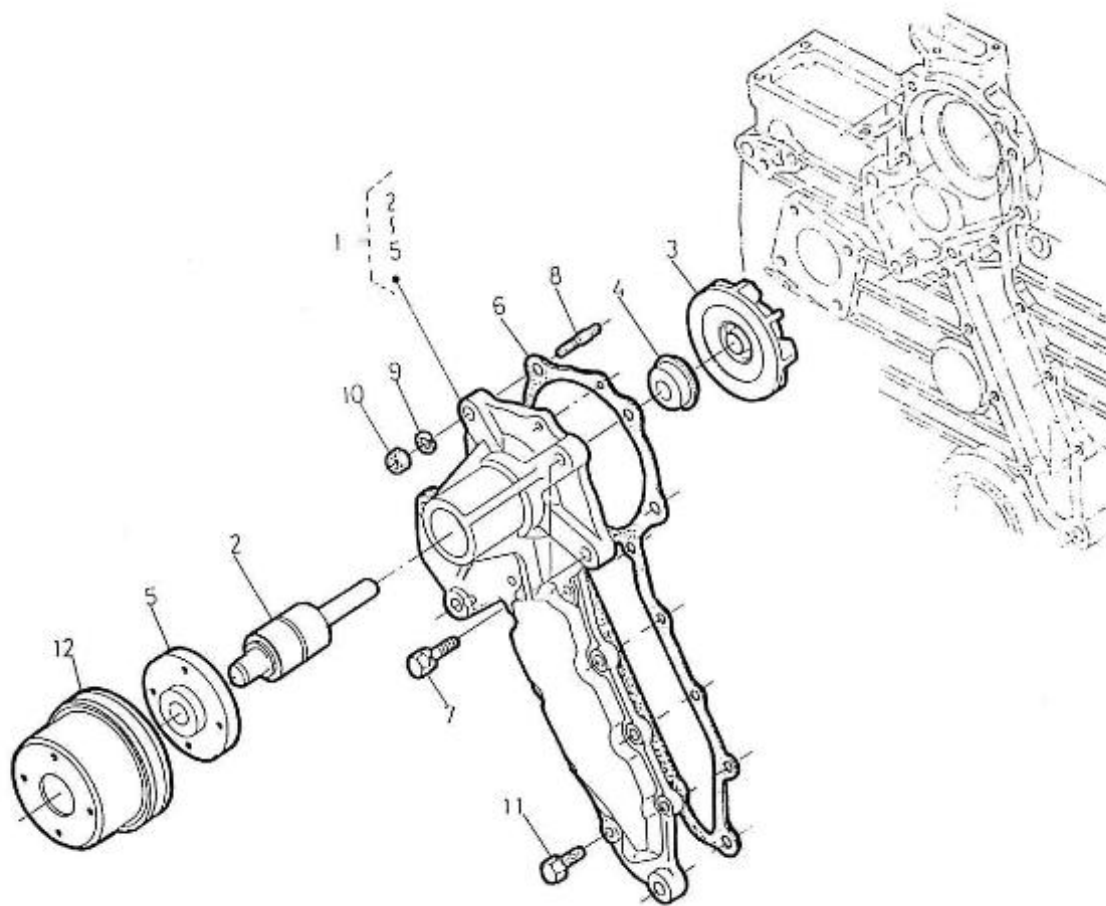

5.280HE STANDARD ENGINE / FRESH WATER PUMP

Part number	Item	Désignation article	Quantity
970302110	1	PUMP,F/WATER CPL.4.190	1
970302109	2	BEARING,SHAFT W/PUMP	1
970302111	3	IMPELLER,F/WATER PUMP 4.190	1
970302112	4	SEAL,MECHANICAL F/W.PUMP	1
970302113	5	FLANGE,F/WATER PUMP	1
970302117	6	GASKET,WATER PUMP 4.190	1
970301986	7	BOLT,M 8X 28	2
970302118	8	STUD	2
970490904	9	WASHER,SPRING D 8	2
970490903	10	NUT,M 8	2
970490119	11	BOLT,M 6X 18	8
970307771	12	PULLEY,FAN	1