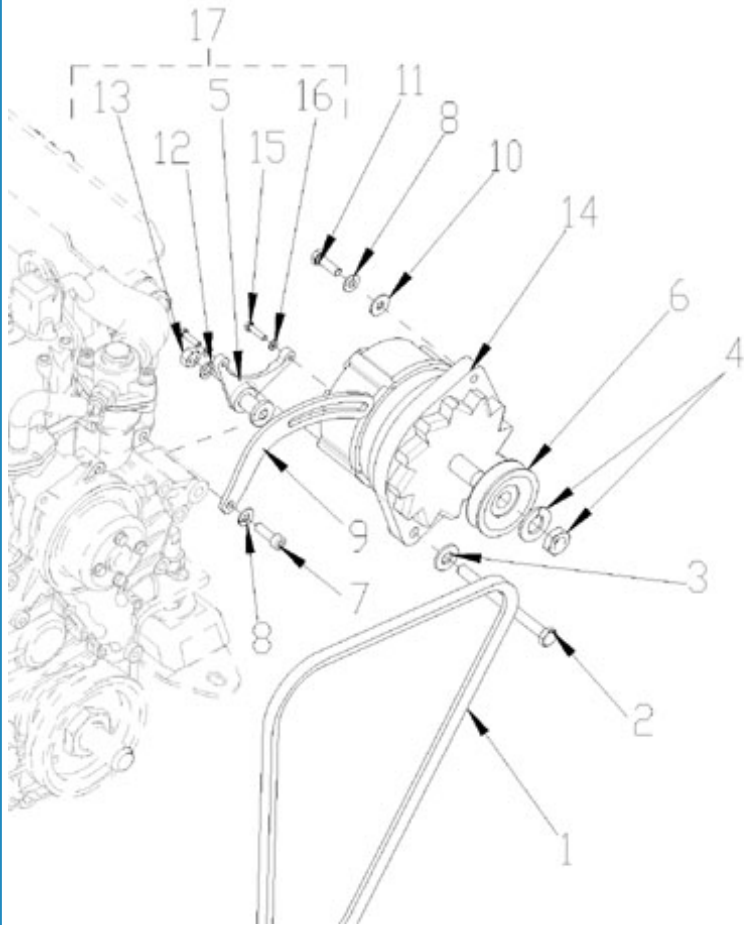

5.280HE STANDARD ENGINE / ALTERNATOR

Part number	Item	Désignation article	Quantity
970307438	1	SUPPORT,ALTERNATOR	1
48108133	1	V-BELT	1
970307531	2	BOLT	1
39160668	2	BOLT	1
970119135	3	WASHER,PLAIN D10	1
970039794	3	WASHER	1
970307532	4	NUT	1
970307522	5	ALTERNATOR,14V-60A	1
48201173	5	ALTERNATOR BRACKET	1
970307521	6	PULLEY	1
95312305	6	PULLEY	1
970307533	7	REGULATOR,ALTERNATOR	1
970300193	7	BOLT,HEX M 8X 70	1
970119138	8	WASHER,SPRING D 8	2
970301448	8	V-BELT,SPA 1120 LW	1
95203077	9	TIGHTENER	1
970307437	9	TIGHTENER,V-BELT	1
970304050	10	WASHER	1
970409603	11	BOLT,HEX M 8X 25	1
970024016	11	BOLT,HEX M 8X 40	1
970119138	12	WASHER,SPRING D 8	2
970119136	12	WASHER,SPRING D10	1
970027322	13	NUT,M 8	2
970119143	13	NUT, M10	1
48201303	14	ALTERNATOR 12V-120A	0
970607384	14	BOLT,HEX M 8X 110	1
39160109	15	BOLT	2
970307750	15	SPACER	1
970300318	16	WASHER,SPRING D 5	2