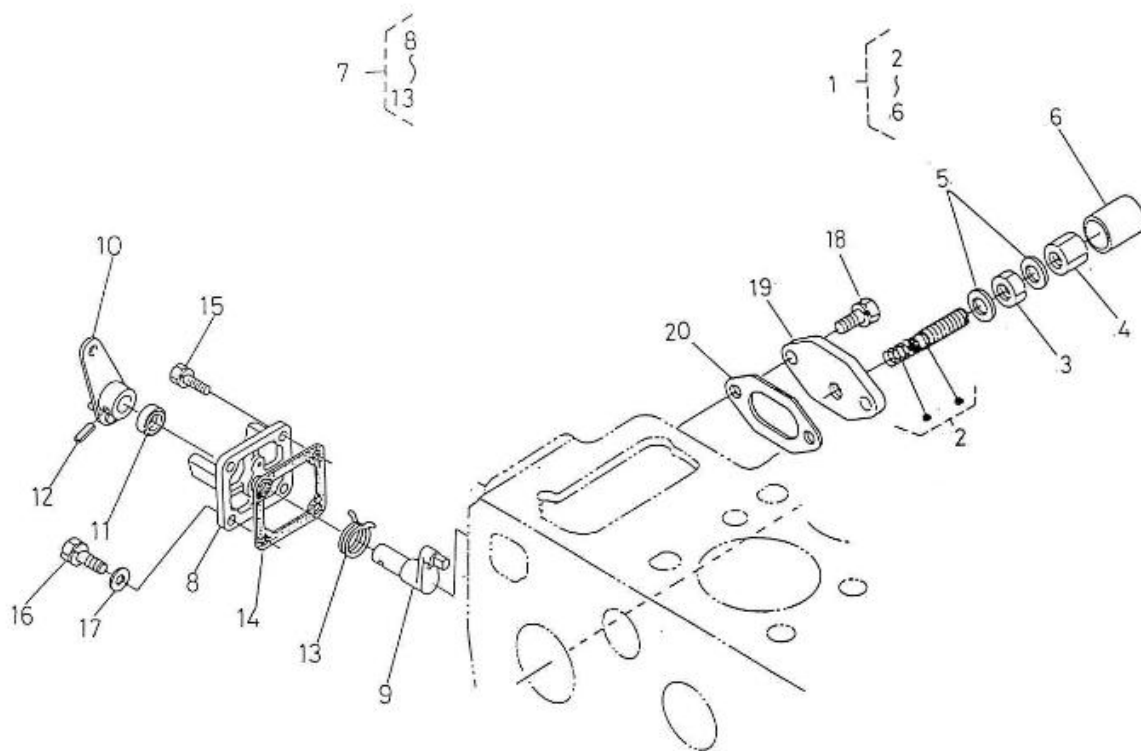

5.280HE STANDARD ENGINE / REGULATOR ADJUSTMENT

Part number	Item	Désignation article	Quantity
970307354	1	APPARATUS,IDLING	1
970307356	2	ASSY BOLT,ADJUSTING	1
970303906	3	NUT	1
970307355	4	NUT,CAP	1
970491131	5	WASHER,SEAL	2
970302069	6	CAP	1
970307942	7	ASSY LEVER,ENG.STOP	1
970307943	8	COVER,INJECTION PUMP	1
970307944	9	SHAFT,LEVER	1
970307360	10	LEVER,ENGINE STOP	1
970302861	11	SEAL,OIL	1
970151130	12	PIN,SPRING RETAINER	1
970307361	13	SPRING,RETURN	1
970310448	14	GASKET,PUMP COVER NA	1
970490119	15	BOLT,M 6X 18	2
970141537	16	BOLT, M6X22	2
970141326	17	WASHER, PLAIN D6	2
970491117	18	BOLT,M 6X 16	2
970302930	19	COVER	1
970302931	20	GASKET	1