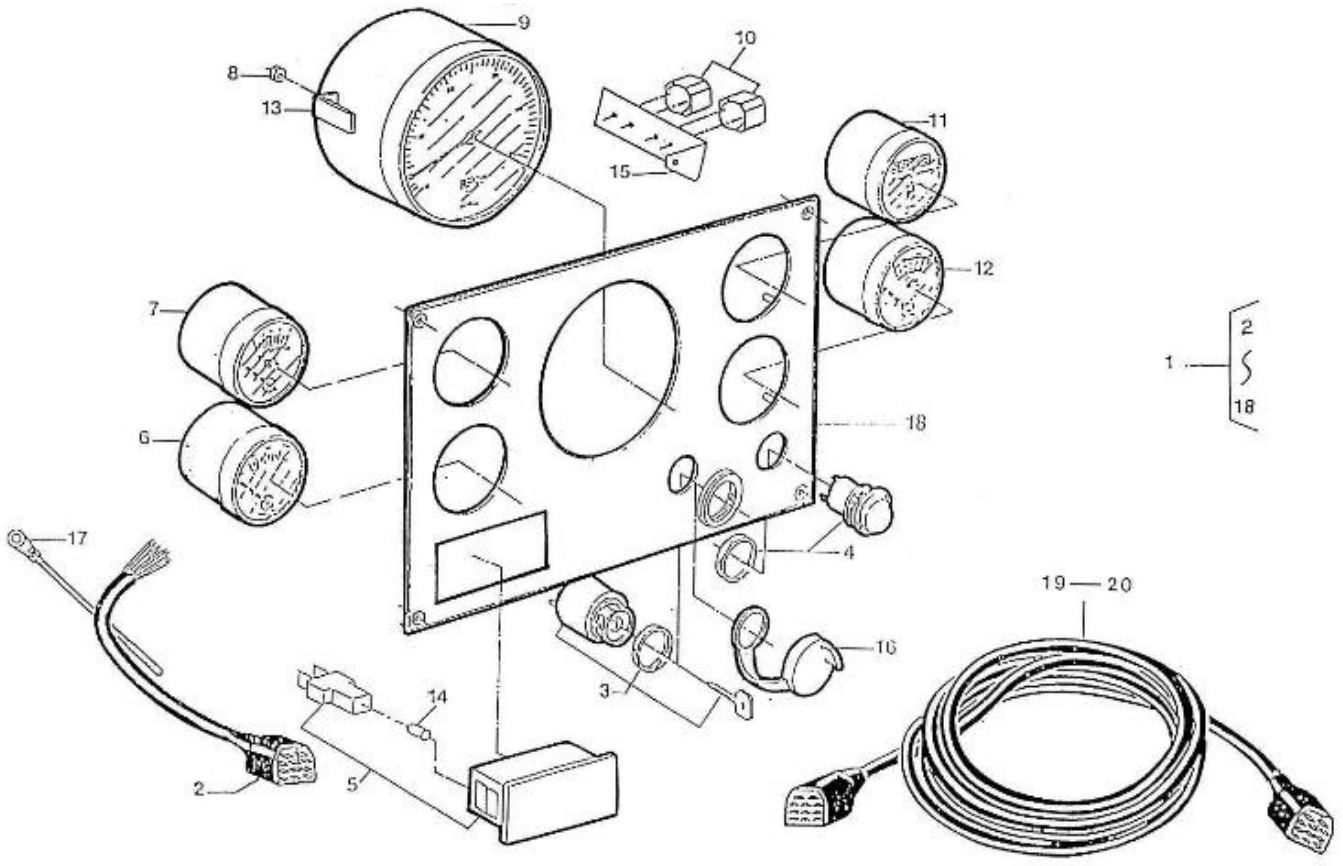

5.280HE STANDARD ENGINE / INSTRUMENT PANELS

PANEL "C" (Optional equipment)

Part number	Item	Désignation article	Quantity
970301662	2	GAUGE,VDO,TEMP/VOLT 40-120,8-1	1
970304004	2	ENS. CABLAGE TABLEAU 5 INSTR	1
970302667	3	SWITCH,BOSCH STARTER + GLOWING	1
970300967	4	BUTTON,PUSH	1
970300920	4	CLAMP,INSTRUMENTS	8
970856005	5	INDICATORI OTTICI A 4 SPIE	1
970301191	5	NUT,M 4 A2	8
970850603	6	THERM.V. 120C 12V D52	1
970302684	6	BUZZER,SONITRON SMA 24A P17.05	2
970850705	7	OIL PRESSURE GAUGE 5B	1
970856011	8	BULB 12V-2W	2
970301191	8	NUT,M 4 A2	12
970302667	9	SWITCH,BOSCH STARTER + GLOWING	1
970300967	10	BUTTON,PUSH	1
970302684	10	BUZZER,SONITRON SMA 24A P17.05	2
970856005	11	INDICATORI OTTICI A 4 SPIE	1
970850801	12	VOLTMETER	1
970856011	12	BULB 12V-2W	4
970300920	13	CLAMP,INSTRUMENTS	12
970302663	13	WIRING,PANEL 2 INSTR. ADDITION	1
970304021	14	COVER	1
970856011	14	BULB 12V-2W	9
970304019	15	CABLEBINDER,PLASTIC 4.8X195	1
970304021	16	COVER	1
970302669	16	PLATE,PANEL 2 INSTR W/SW GLOW/	1
970302665	17	WIRING,INTERMEDIATE 4MTR 11POS	1
970304019	17	CABLEBINDER,PLASTIC 4.8X195	1
970302666	18	WIRING,INTERMEDIATE 8MTR 11POS	1
970302665	19	WIRING,INTERMEDIATE 4MTR 11POS	1
970302666	20	WIRING,INTERMEDIATE 8MTR 11POS	1