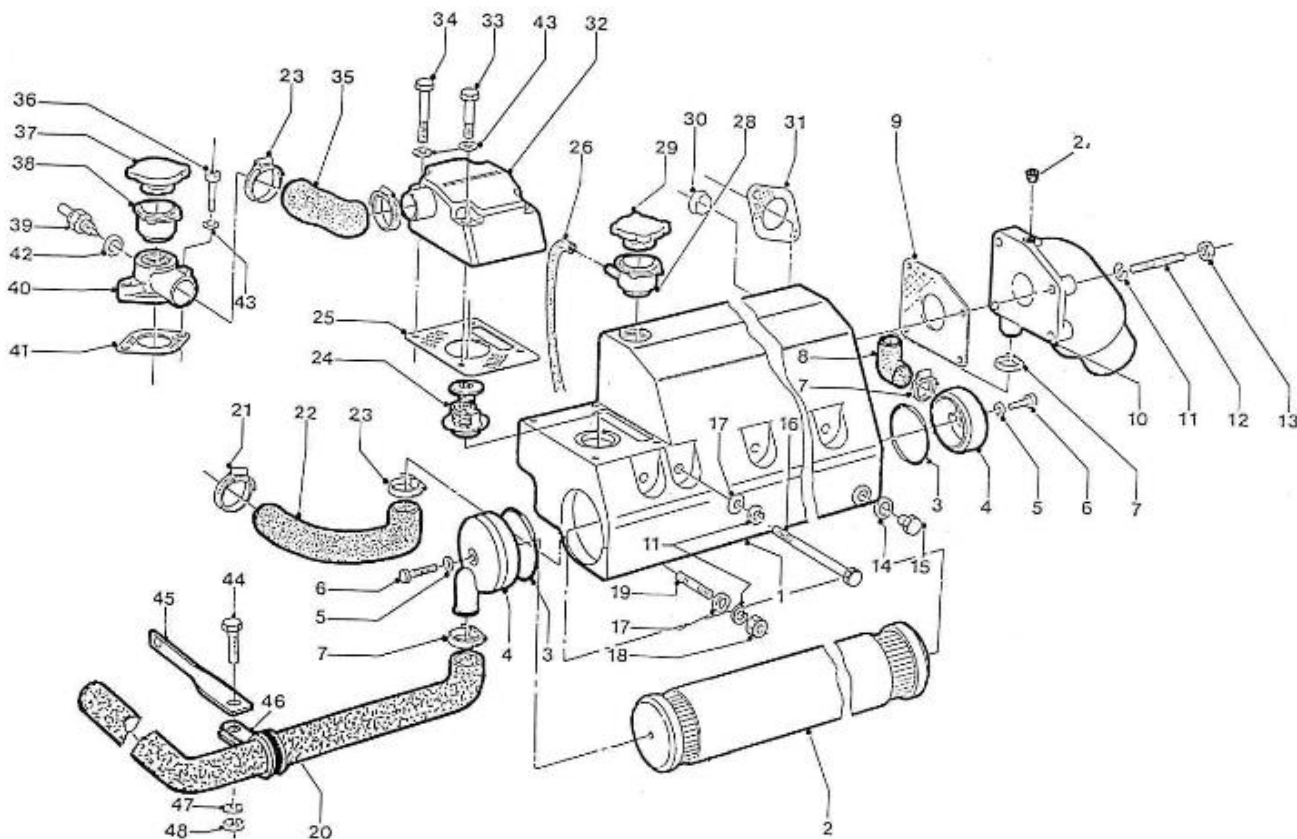

5.280HE STANDARD ENGINE / HEAT EXCHANGER

Part number	Item	Désignation article	Quantity
970307951	1	HOUSING,HEATEXCHANGER	1
970307503	2	TUBE,STACK	1
KSAV02	3	HEAT EXCHANGER GASKET KIT	1
970307714	4	COVER	2
970300288	5	GASKET,M8	2
970301263	6	BOLT,M 8X 45 -A2-	2
970604526	7	CLAMP,HOSE 22-32	4
970301713	8	HOSE,ELBOW COVER HEATEX.4.190	1
970301710	9	GASKET,MIXER 4.190	1
970301706APR	10	MIXER	1
970119138	11	WASHER,SPRING D 8	12
970300080	12	STUD,M 8X 25	4
970027322	13	NUT,M 8	4
970300306	14	GASKET,RING D14	1
970875506	15	PLUG	1
970301703	16	BOLT,HEX M 8X160	5
970027323	17	WASHER,PLAIN D 8	10
970027322	18	NUT,M 8	5
970300374	19	STUD,M 8X 30	5
970307424	20	HOSE	1
970604533	21	CLAMP,HOSE 32-44	1
970301718	22	HOSE,WATER RETURN D32-34	1
970300922	23	CLAMP,HOSE 26-38	3
970307282	24	THERMOSTAT	1