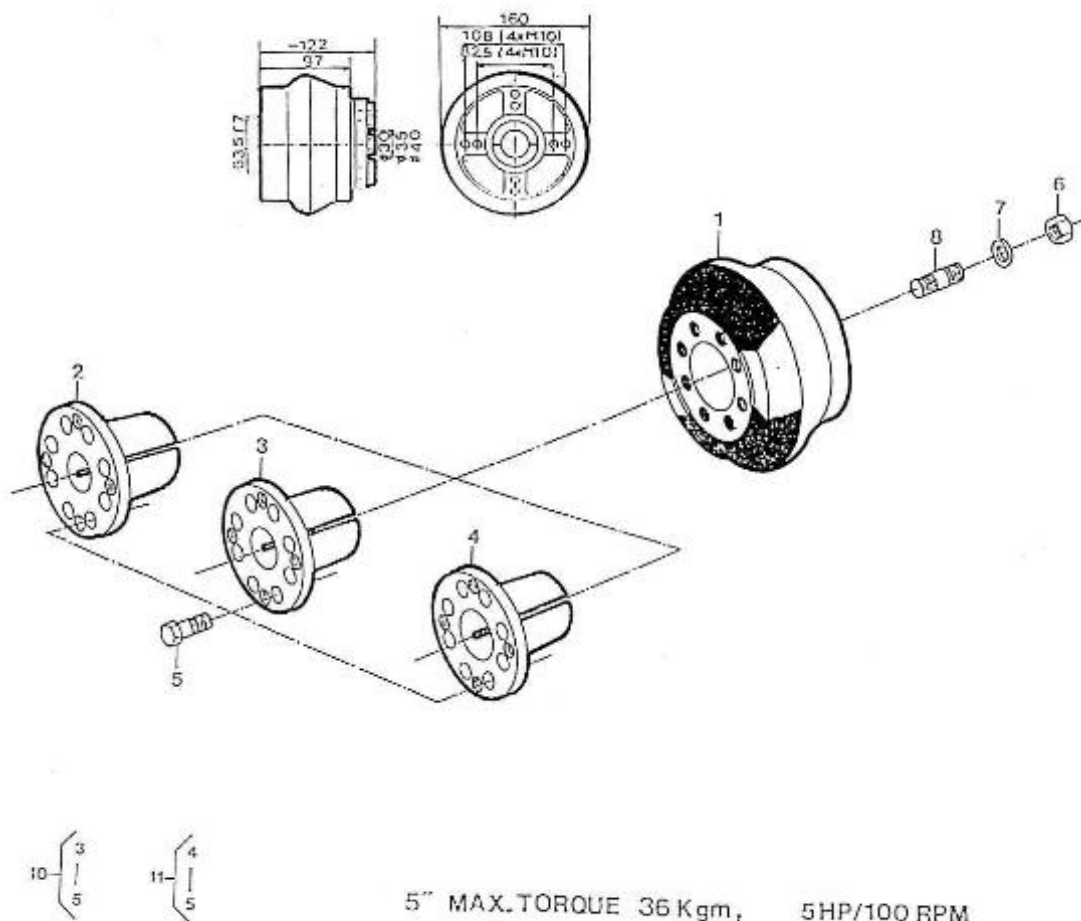

## 5.280HE STANDARD ENGINE / COUPLING

Part number	Item	Désignation article	Quantity
970301100	1	FLEXIBLE COUPLING 5 P	1
970301106	2	CONE,CLAMPING 5 D30	1
970301107	3	CONE,CLAMPING 4 D35	1
970301108	4	""CONE,CLAMPING 5"" 40""	1
970409603	5	BOLT,HEX M 8X 25	8
970119143	6	NUT, M10	4
970119136	7	WASHER,SPRING D10	4
970621020	8	STUD,M10X 22	4
970301106	9	CONE,CLAMPING 5 D30	1