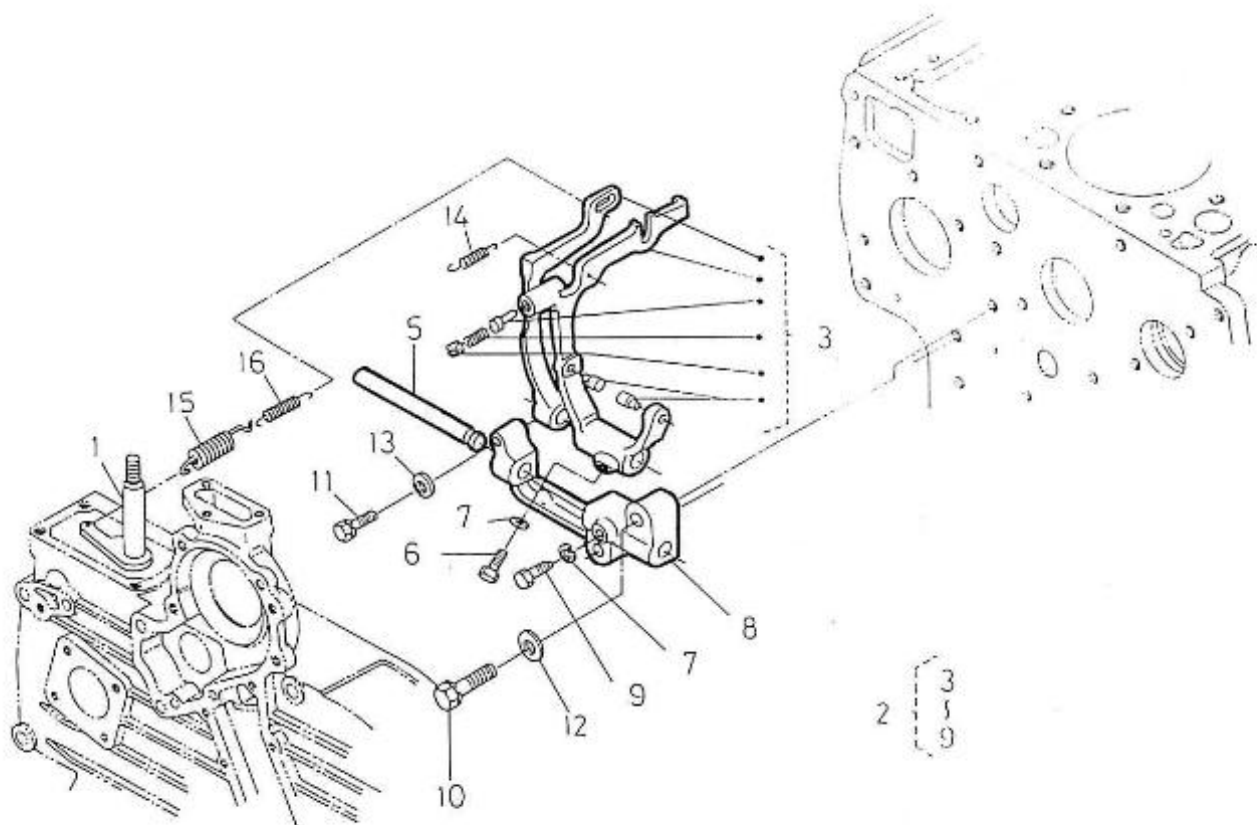

5.280HE STANDARD ENGINE / SPEED REGULATOR

Part number	Item	Désignation article	Quantity
970302030	1	LEVER,GOVERNOR	1
970307757	2	ASSY LEVER,FORK	1
970302035	5	BOLT	1
970119149	6	WASHER, SPRING D 6	2
970302036	7	SUPPORT,FORK LEVER	1
970490520	8	BOLT	1
970302037	9	BOLT,M 8X 32	2
970491323	10	BOLT,M 6X 28	1
970301933	11	WASHER,PLAIN D 8	2
970141326	12	WASHER, PLAIN D6	1
970303921	13	SPRING,START	1
970307383	14	SPRING	1
970307384	15	SPRING.GOVERNOR 2	1