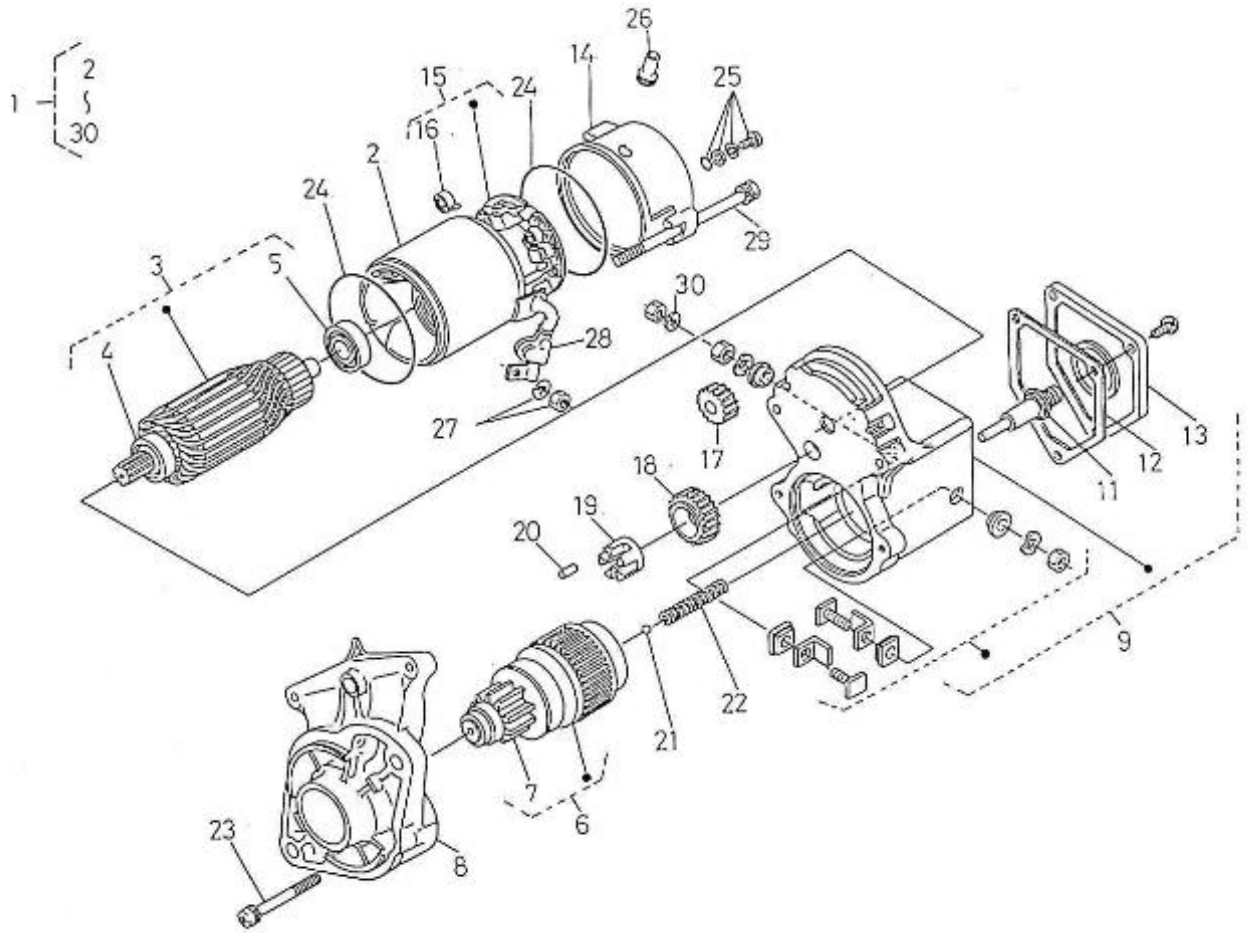

5.280HE STANDARD ENGINE / STATOR - DETAILS

Part number	Item	Désignation article	Quantity
970302070	1	STARTER,MOTOR 12V 0,8KW	1
970303987	3	ROTOR,STARTER 6.280	1
970303988	4	GASKET,RING	1
970307787	5	BEARING,BALL(RADIAL)	1
970303994	6	PINION,SWITCH	1
970303994	7	PINION,SWITCH	1
970303991	9	HOLDER,MAGNETIC SWITCH	1
970307789	10	PLUNGER	1
970307790	11	GASKET	1
970307791	12	COVER	1
970307792	13	FRAME,END	1
970303989	14	HOLDER,BRUSH	1
970517318	15	SPRING,BRUSH	4
970303992	16	GEAR,1	1
970517313	17	GEAR,2 STARTER MOTOR 4.110	1
970517315	18	BUSHING,PLASTIC (STARTER MOTOR	1
970517314	19	ROLLER,STARTER MOTOR 4.110	5
970517316	20	BHEARING,BALL STARTER MOTOR	1
970517319	21	SPRING,STARTER MOTOR 4.110	1
970303997	22	SCREW	2
970303990	23	GASKET	1
970307793	24	ASSY BOLT	2
970307794	25	COVER	1
970517324	26	NUT,STATER 4.110	1
970303965	27	COVER,CORD	1
970303996	28	BOLT	2
970490904	29	WASHER,SPRING D 8	1