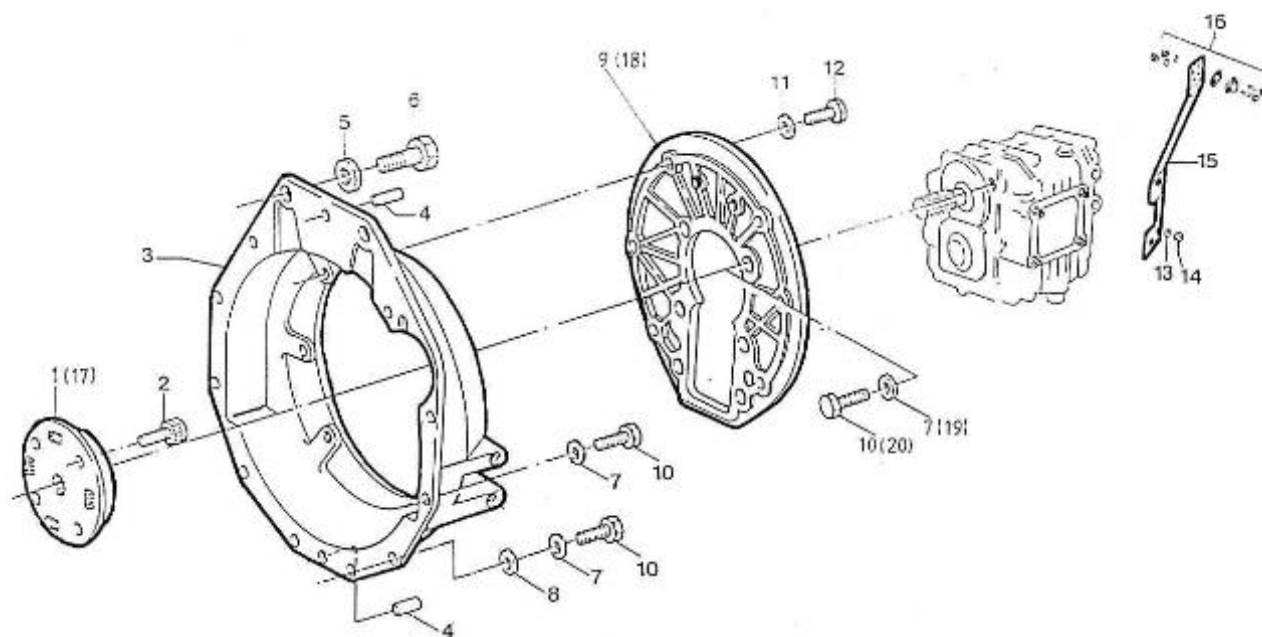

5.280HE STANDARD ENGINE / GEAR BOX FLANGE

Part number	Item	Désignation article	Quantity
970776350	1	DAMPERPLATE	1
970119147	2	BOLT, SOCK M 6X12	8
970301628H	3	CARTER VOLANT 4.220-5.280	0
970302149	4	PIN,CYLINDRICAL D10X 20	2
970647606	5	WASHER,CORRUGATED D12	2
970301736	6	BOLT,HEX M12X1,25X 30	2
970119139	7	WASHER,CORRUGATED D8	16
970119138	8	WASHER,SPRING D 8	2
970301709	9	PLATE,ADAPTOR HBW50-100-150	1
970119141	10	BOLT,HEX M8X 20	16
970119137	11	WASHER,CORRUGATED D10	6
970635508	12	BOLT,HEX M10X 25	6
970119139	13	WASHER,CORRUGATED D8	2
970027322	14	NUT,M 8	2
970300373	15	SUPPORT,CONTROL HBW	1
970835020	16	CLAMP	1
970776650	17	DAMPERPLATE	1
970302342	18	PLATE,ADAPTOR -HBW250-	1
970119137	19	WASHER,CORRUGATED D10	6
970635508	20	BOLT,HEX M10X 25	6