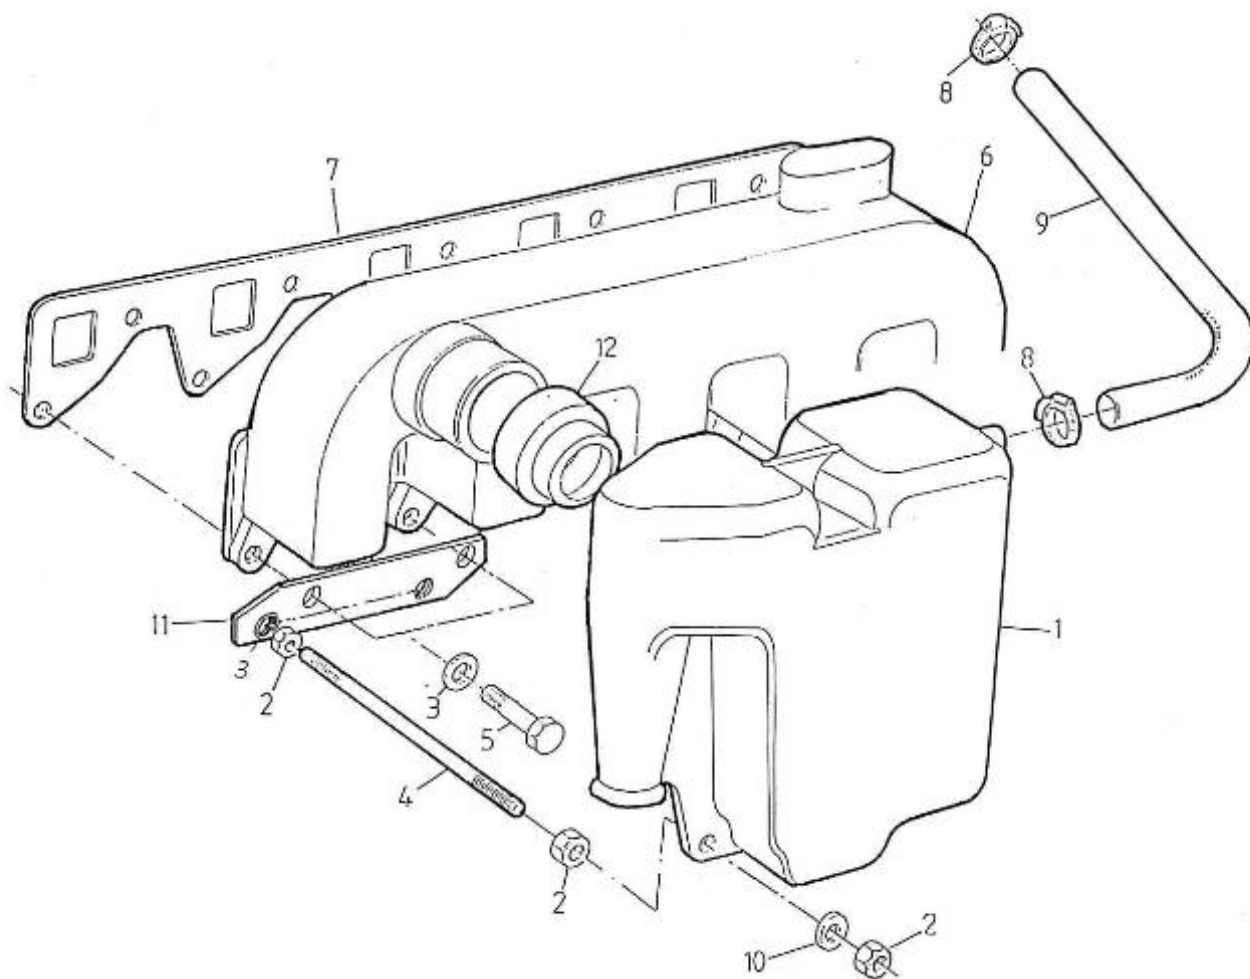

5.280HE STANDARD ENGINE / AIR FILTER

Part number	Item	Désignation article	Quantity
970301715	1	FILTER,AIR 4.190 6.280	1
970024015	2	NUT,M 8 A2	6
970119139	3	WASHER,CORRUGATED D8	4
970301581	4	STUD,M 8X110	2
970119148	5	BOLT, HEX M 8X 30	2
970307775	6	MANIFOLD,INLET	1
970310498	7	GASKET,MANIFOLD NA	1
970439306	8	CLAMP	2
970496045	9	HOSE,CARTER DEAIR	1
970119139	10	WASHER,CORRUGATED D8	2
970307414	11	SUPPORT AIR FILTER	1
970307415	12	HOSE	1