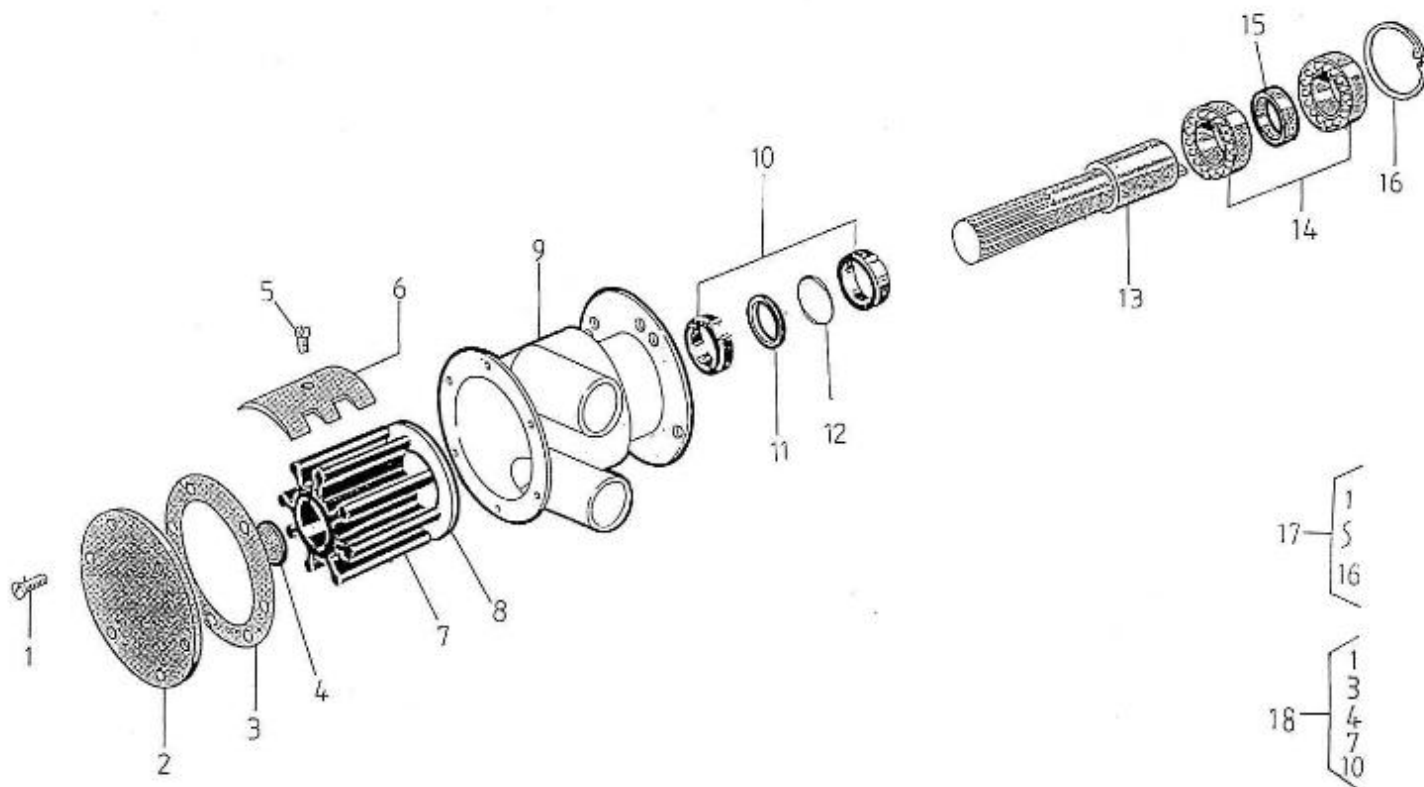

5.280HE STANDARD ENGINE / SEA WATER PUMP - DETAILS

Part number	Item	Désignation article	Quantity
970307476	1	BOLT	6
970301673	2	COVER	1
970301670	3	GASKET	1
970301671	4	GASKET	1
970301676	5	SCREW,CAM WATER PUMP	1
970307485	6	CAM,WATER PUMP	1
970544310	7	IMPELLER,WATER PUMP F 7B-803	1
970301677	8	WEAR PLATE	1
970307474	9	PUMP,WATER	1
970614516	10	O-RING SEAL	2
970307478	11	SPACER	1
970307479	12	SHIELD,OIL BREATHER	1
970307484	13	PUMP SHAFT	1
970307481	14	BEARING	2
970307482	15	SPACER	1
970307483	16	CIR-CLIP	1
970307474	17	PUMP,WATER	1
970307475	18	REPAIR KIT	1