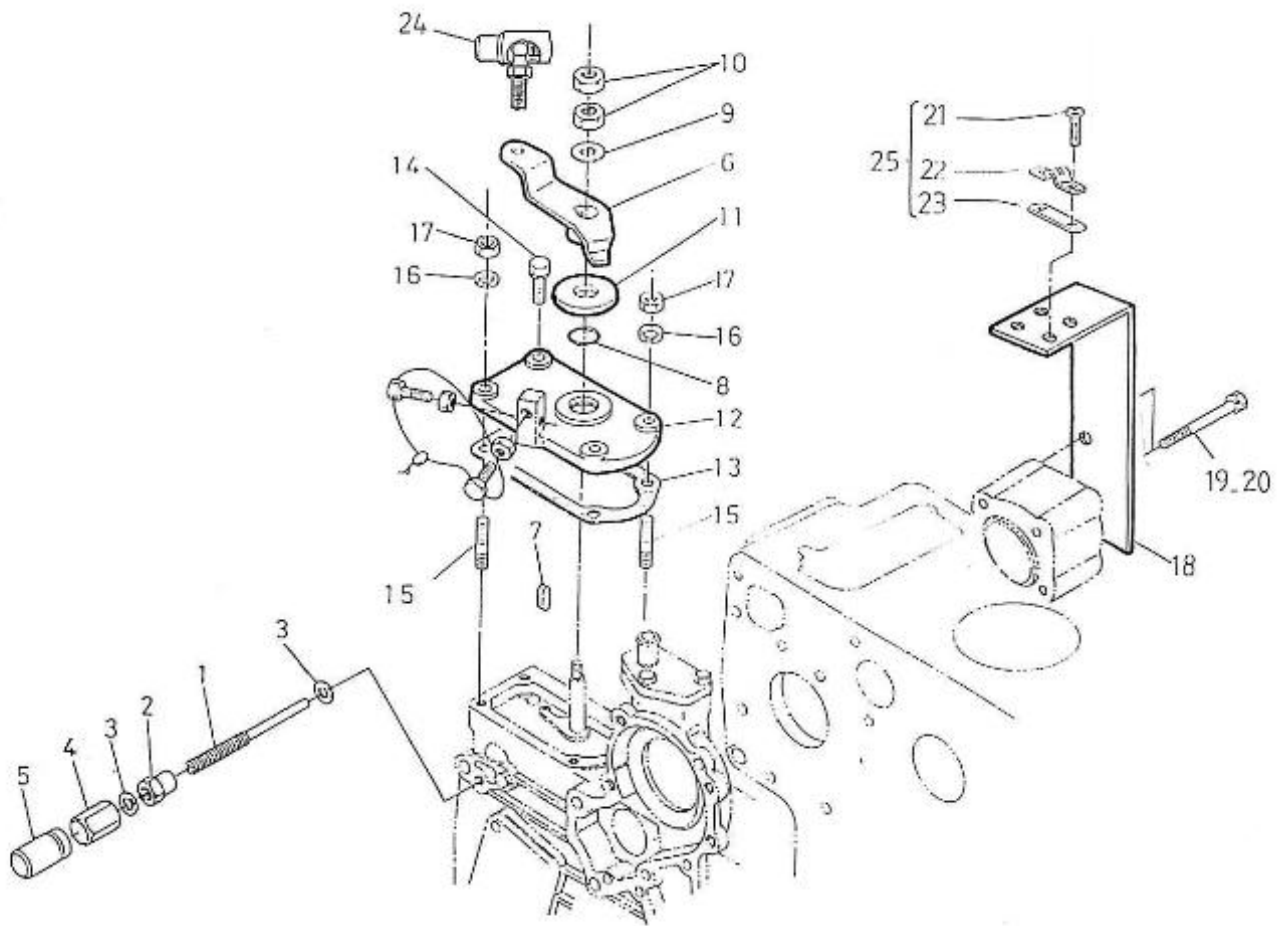

5.280HE STANDARD ENGINE / ACCELERATOR

Part number	Item	Désignation article	Quantity
970302022	1	SCREW,ADJUSTING	1
970140402	2	NUT	1
970150403	3	RING,SEAL	2
970140504	4	NUT, CAP M8	1
970302411	5	CAP,NUT	1
970303912	6	LEVER,SPEED CONTROL	1
970143118	7	KEY,FEATHER	1
970302024	8	O-RING	1
970302025	9	WASHER,PLAIN D 8	1
970302026	10	NUT,M 8	2
970302027	11	SPACER,GOVERNOR	1
970302028	12	COVER,SPEED CONTROL 4.190	1
970302029	13	GASKET,COVER SPEED CONTROL	1
970491537	14	BOLT,M 6X 25	2
970490224	15	STUD	2
970119149	16	WASHER, SPRING D 6	2
970151133	17	NUT,M 6	4
970307403	18	SUPPORT,THROTTLE	1
970300193	19	BOLT,HEX M 8X 70	2
970119138	20	WASHER,SPRING D 8	2
970300317	21	BOLT,HEX M 5X 16	2
QCC33010TF	22	THREADING COLLAR JACKET 33C	1
QCC33014TF	23	COUNTER PLATE 33/43C	1
970830124	24	JOINT	1
970835020	25	CLAMP	1