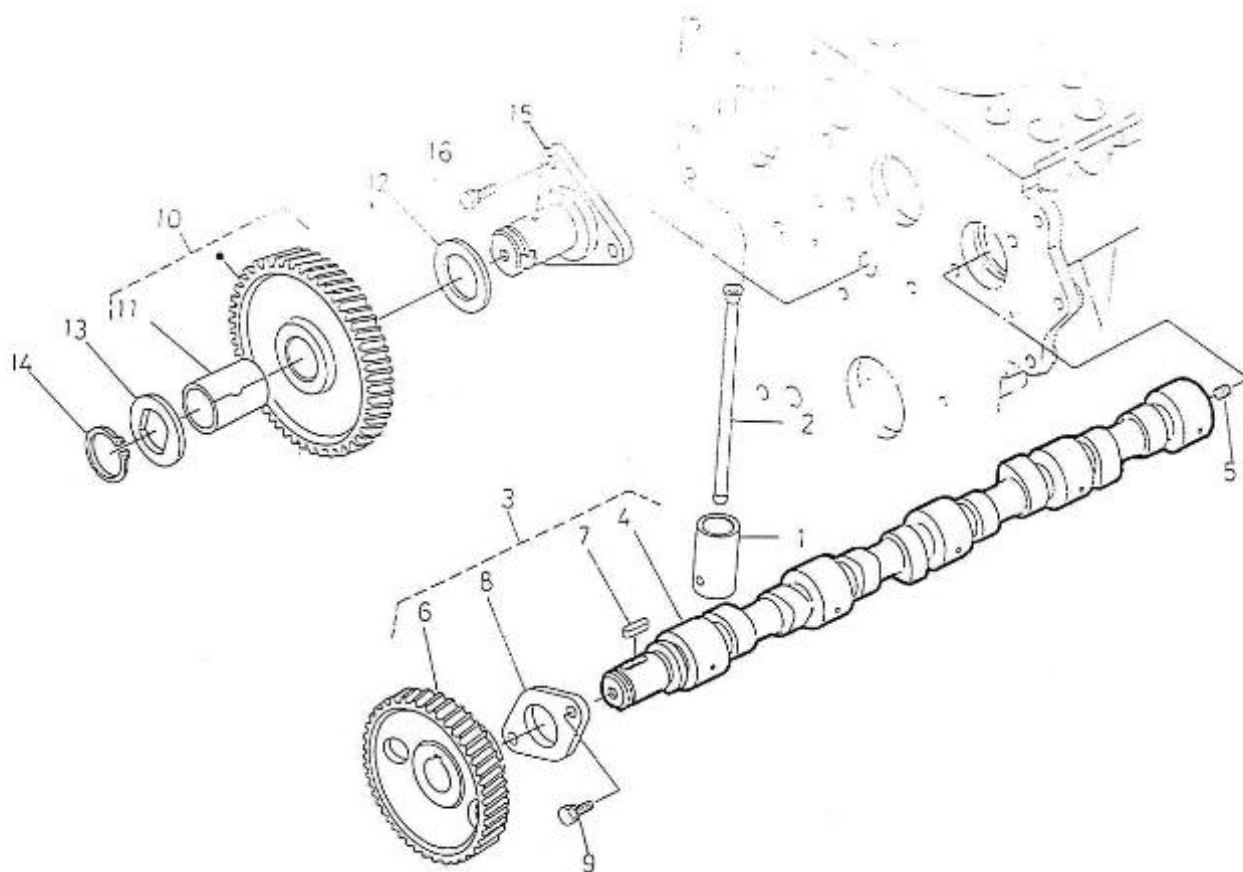

5.280HE STANDARD ENGINE / CAMSHAFT

Part number	Item	Désignation article	Quantity
970307317	1	TAPPET	10
970307318	2	ROD,PUSH	10
970307922	3	ASSY CAMSHAFT	1
970307923	4	CAMSHAFT	1
970302043	5	SCREW,SET	1
970307924	6	GEAR,CAMSHAFT	1
970301966	7	KEY,FEATHER	1
970302045	8	STOPPER,CAMSHAFT	1
970491134	9	BOLT,M 8X 18	2
970307925	10	COMP.GEAR,IDLE	1
970307926	11	BUSH,IDLE GEAR	1
970307927	12	COLLAR	1
970307928	13	COLLAR	1
970307929	14	CIR-CLIP,EXTERNAL	1
970307930	15	SHAFT,IDLE GEAR	1
970491134	16	BOLT,M 8X 18	3