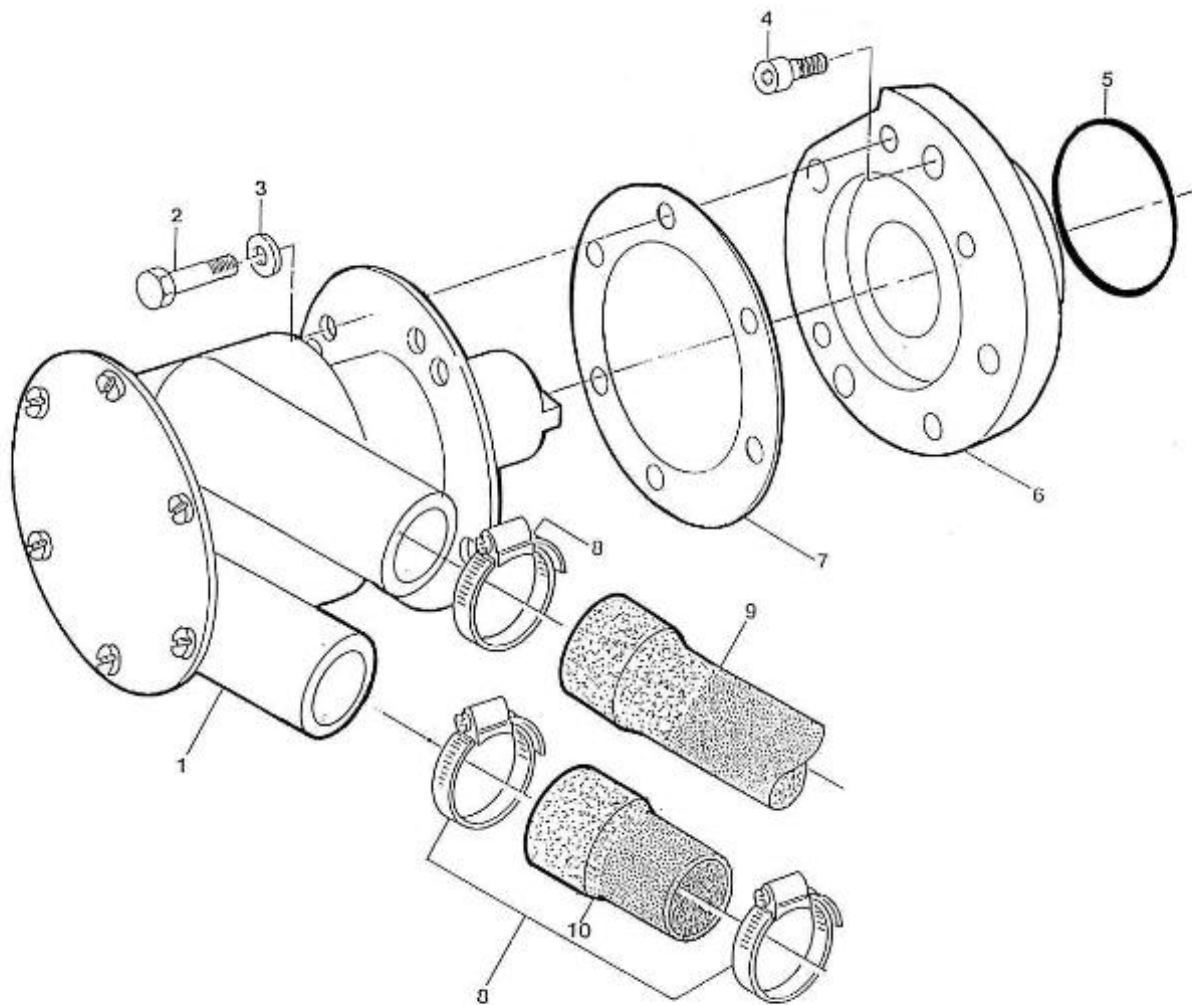

5.280HE STANDARD ENGINE / SEA WATER PUMP

Part number	Item	Désignation article	Quantity
970307474	1	PUMP,WATER	1
970644006	2	BOLT,HEX M 6X 20	4
970609602	3	WASHER,CORRUGATED D 6	4
970164026	4	BOLT,SOCK M 6X 16	4
970154025	5	O-RING,28,17X3,53	1
970302649	6	FLANGE,WATER PUMP 6.280HE	1
970302683	7	GASKET,WATER PUMP	1
970300922	8	CLAMP,HOSE 26-38	3
970307424	9	HOSE	1
970307423	10	HOSE	1