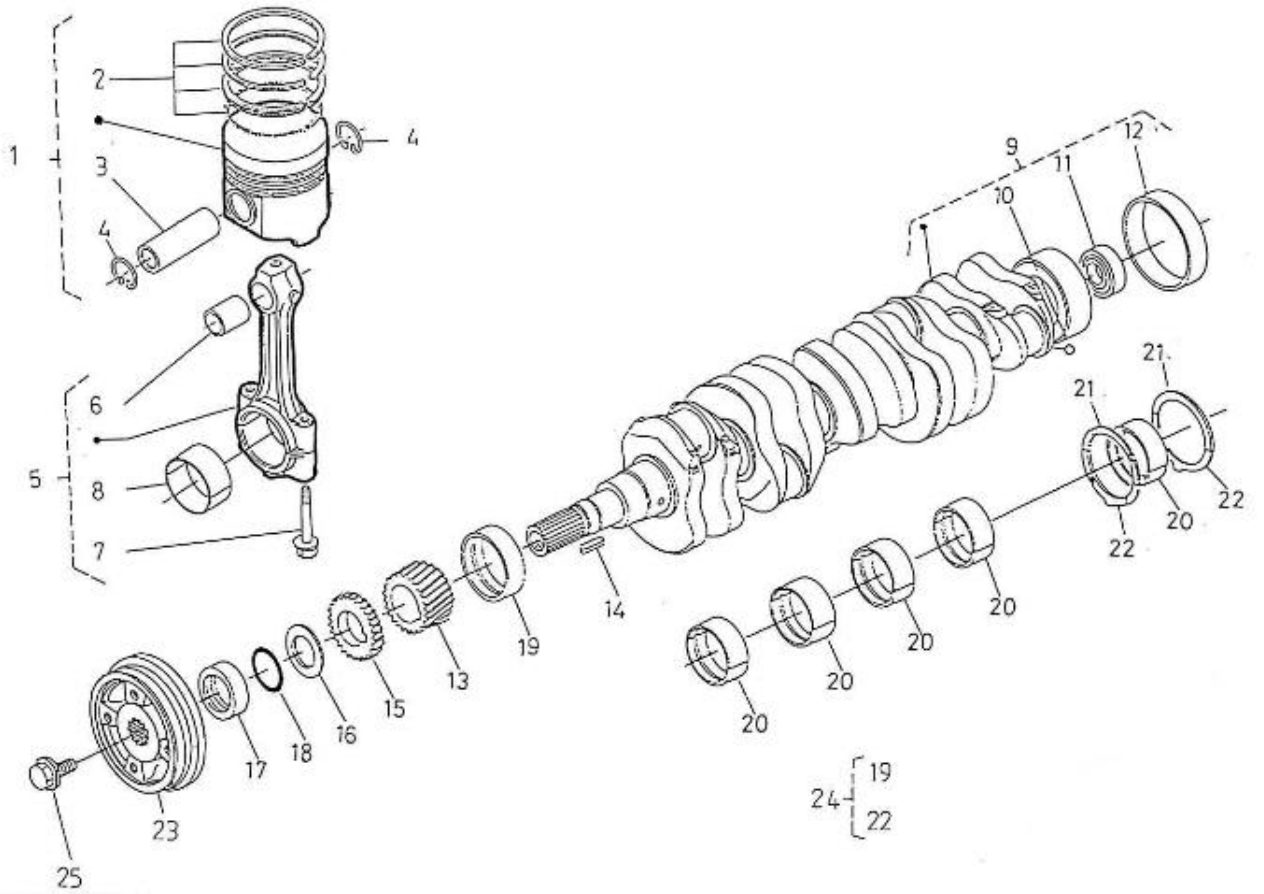

5.280HE STANDARD ENGINE / CRANKSHAFT-PISTONS

Part number	Item	Désignation article	Quantity
970307328	1	PISTON 05	5
970307528	2	PISTON	5
970307329	3	ASSY RING,PISTON	5
970307330	4	ASSY RING,PISTON 05	5
970307331	5	PIN,PISTON	5
970307332	6	CLIP,PISTON PIN	5
970307333	7	ASSY ROD,CONNECTING	5
970307334	8	BUSH,PISTON PIN	5
970301934	9	BOLT,CONN.ROD	10
970307335	10	METAL,CRANK PIN	5
970307336	11	METAL,CRANK PIN 02	5
970307337	12	METAL,CRANK PIN 04	5
970307931	13	COMP.CRANKSHAFT	1
970302897	14	BEARING,BALL	5
970307932	15	BEARING,BALL(RADIAL)	1
970307933	16	SLEEVE,CRANKSHAFT	1
970302984	17	GEAR,CRANKSHAFT	1
970302985	18	KEY,FEATHER	1
970307934	19	GEAR,OIL PUMP DRIVE	1
970302987	20	SLINGER,OIL	1
970307936	21	COLLAR,CRANK SHAFT	1
970301969	22	O-RING	1
970301972	23	METAL,CRANKSHAFT 1	1
970302406	24	METAL,CRANKSHAFT 1 +0,2	1
970307341	25	METAL,C/SHAFT 1 04	1
970301973	26	METAL,CRANKSHAFT 2	5
970307343	27	METAL,C/SHAFT 2 02	5
970307944	28	SHAFT,LEVER	5
970301974	29	METAL,SIDE 1	2
970307345	30	METAL,SIDE 1-02	2
970307946	31	SHIM,INJ.PUMP 0.30	2
970301975	32	METAL,SIDE 2	2
970307937	33	METAL,SIDE 2-02	2
970307938	34	METAL,SIDE 2-04	2
970307769	35	PULLEY,FAN DRIVE	1
970301972	36	METAL,CRANKSHAFT 1	1
970307770	37	BOLT	1