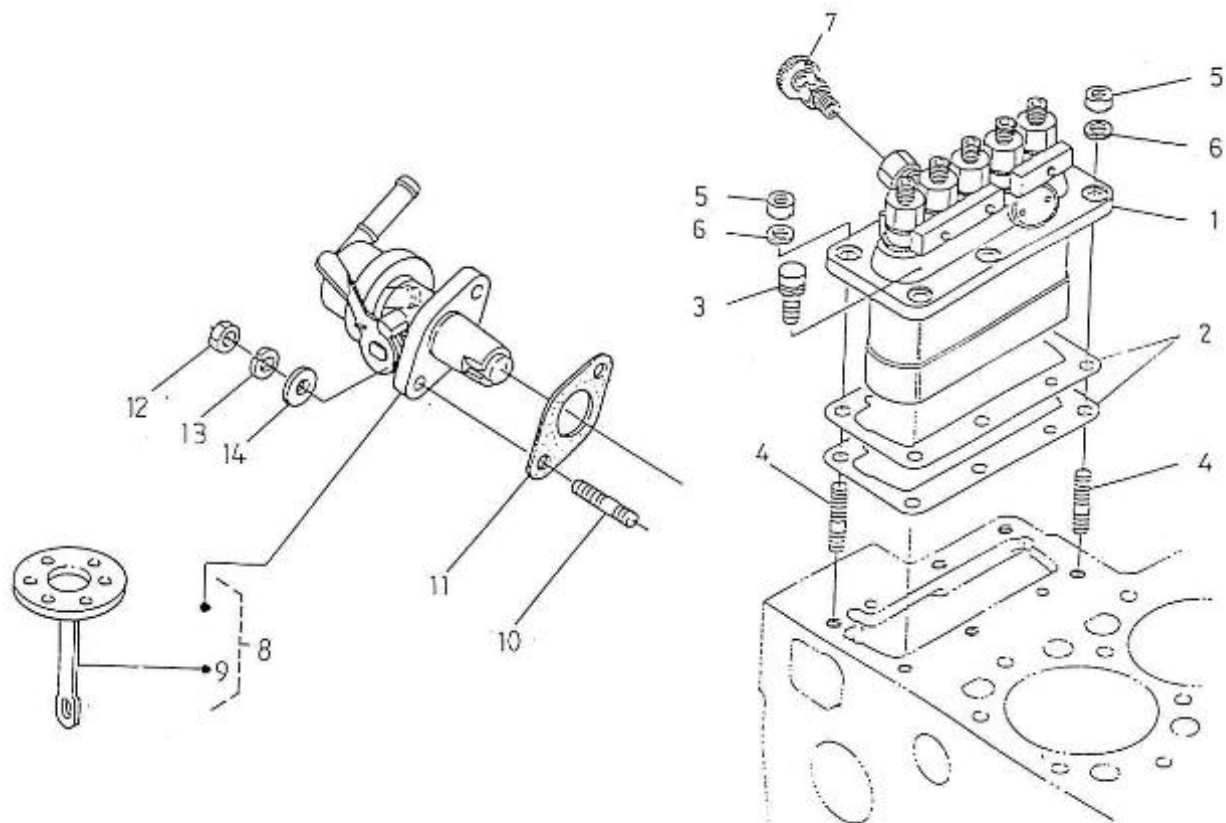

5.280HE STANDARD ENGINE / INJECTION AND FEED PUMP

Part number	Item	Désignation article	Quantity
970307945	1	ASSY PUMP,INJECTION	1
970307946	2	SHIM,INJ.PUMP 0.30	2
970492138	3	BOLT,M 8X 22	3
970302088	4	STUD,M 8X 22	2
970490903	5	NUT,M 8	2
970490904	6	WASHER,SPRING D 8	2
970307368	7	ASSY COCK,JET START	1
970307768	8	ASSY PUMP,FUEL	1
970307110	9	COMP.DIAPHRAGM NA	1
970492513	10	STUD, M 6X 16	2
970492512	11	GASKET,FUEL PUMP	1
970151133	12	NUT,M 6	2
970119149	13	WASHER, SPRING D 6	2
970141326	14	WASHER, PLAIN D6	2