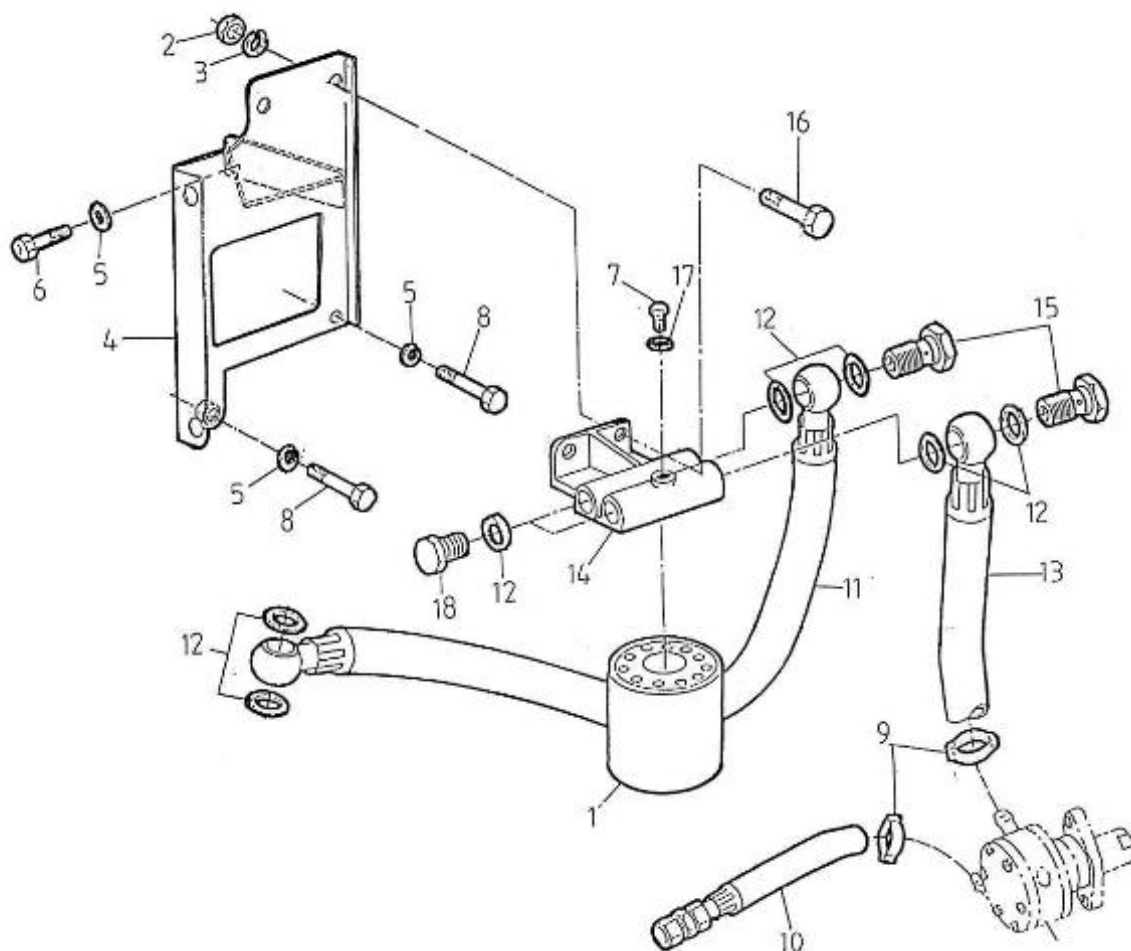

5.280HE STANDARD ENGINE / FUEL FILTER

Part number	Item	Désignation article	Quantity
970622350	1	FILTER,FUEL	1
970119143	2	NUT, M10	2
970119136	3	WASHER,SPRING D10	2
970302677	4	SUPP,FUELFILTER-OILEXTR.4.190,	1
970119138	5	WASHER,SPRING D 8	3
970498003	6	BOLT,SOCK M 8X 25	1
970832061	7	BOLT	1
970301280	8	BOLT,HEX M 8X 90	2
970439306	9	CLAMP	2
970302330	10	HOSE,FUEL SUPPLY CPL.	1
970301850	11	HOSE,FUEL INJ.PUMP CPL.	1
970300306	12	GASKET,RING D14	8
970301849	13	HOSE,FUEL SUPPLY CPL.	1
970302494	14	SUPPORT,FUEL FILTER ELEMENT H-	1
970432515	15	BOLT,BANJO M14X1,5	2
970635508	16	BOLT,HEX M10X 25	2
970300288	17	GASKET,M8	1
970875506	18	PLUG	2
970307396	19	PUMP,FUEL FEED	1