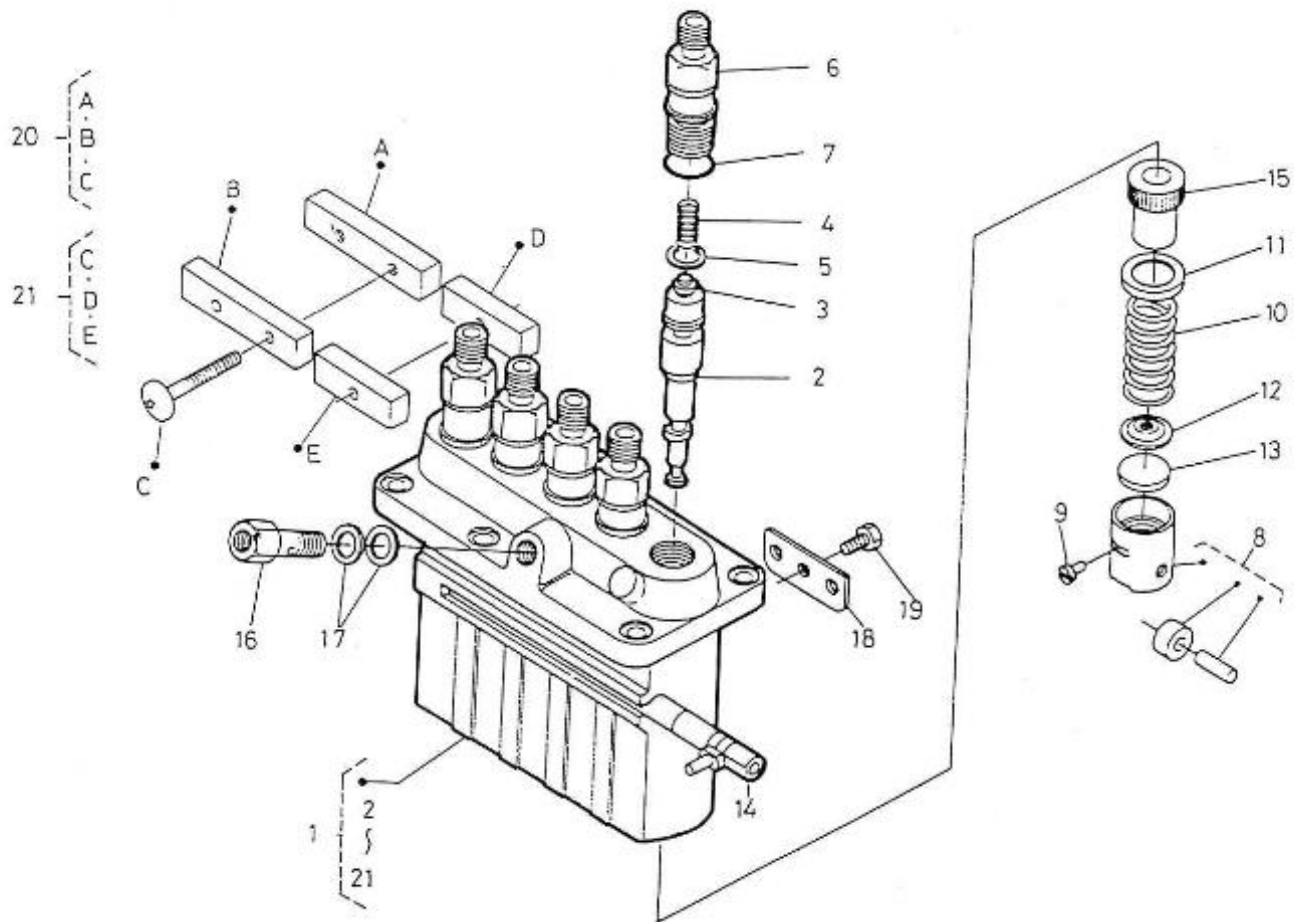

5.280HE STANDARD ENGINE / INJECTION AND FEED PUMPS

Part number	Item	Désignation article	Quantity
970307945	1	ASSY PUMP,INJECTION	1
970307947	2	ASSY PLUNGER	5
970307948	3	VALVE,DELIVERY.	5
970307949	4	SPRING,DELIV.VALVE	5
970303971	5	GASKET,RING	5
970307372	6	HOLDER,DELIV.VALVE	5
970307822	7	O RING	5
970303985	8	TAPPET,INJ.PUMP CPL.	5
970307374	9	PIN,TAPPET GUIDE	5
970303982	10	SPRING,PLUNGER	5
970303981	11	SEAT,SPRING -UPPER-	5
970307752	12	SEAT,SPRING	5
970307753	13	SHIM	5
970307754	14	RACK,CONTROL	1
970303980	15	SLEEVE,CONTROL	5
970302107	16	SCREW,INJ.PUMP	1
970302108	17	GASKET,RING INJ.PUMP	2
970303968	18	PLATE,ADJUSTING	4
970303969	19	BOLT	4
970307756	20	ASSY PLATE,LOCK	1
970307373	21	ASSY LOCK PLATE	1