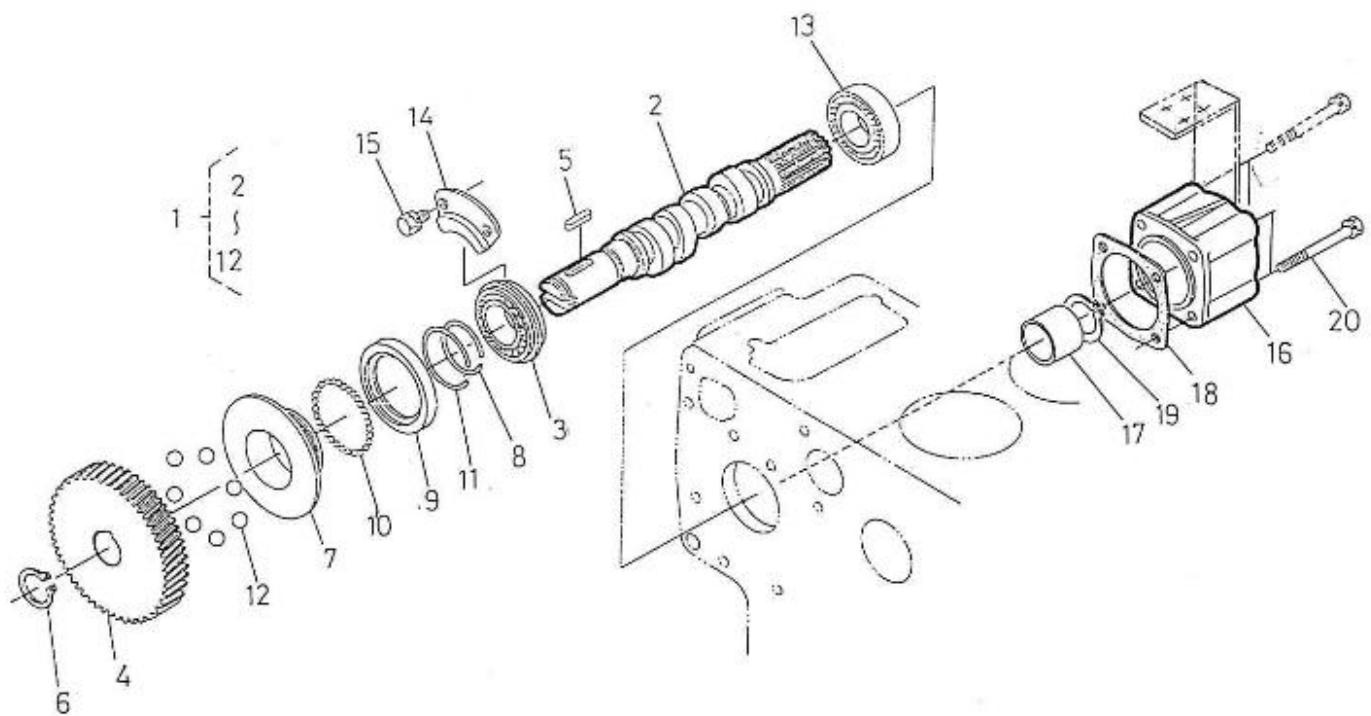

## 5.280HE STANDARD ENGINE / CRANKSHAFT-BEARINGS

Part number	Item	Désignation article	Quantity
970307308	1	CASE, MAIN BEARING	1
970307309	2	BOLT,BEARING CASE	10
970307310	3	GASKET,BRG.CASE NA	1
970310427	4	GASKET NA	1
970147402	5	BOLT,M 8X 25	8
970301986	6	BOLT,M 8X 28	8
970307919	7	SEAL,OIL	1
970307313	8	CASE, MAIN BEARING	1
970307314	9	CASE, MAIN BEARING	1
970307315	10	CASE, MAIN BEARING	1
970307920	11	ASSY CASE,MAIN BRG.	1
970307316	12	BOLT,BEARING CASE	4
970314277	13	COVER,BEARING CASE	1

## 5.280HE STANDARD ENGINE / CAMSHAFT INJECTION PUMP

Part number	Item	Désignation article	Quantity
970307939	1	CAMSHAFT,FUEL CPL.	1
970307940	2	CAMSHAFT,FUEL	1
970312500	3	BEARING, BALL	1
970307351	4	GEAR,INJECTION PUMP	1
970312501	5	KEY, FEATHER	1
970302097	6	CIR-CLIP,EXTERNAL	1
970307352	7	SLEEVE,GOVERNOR	1
970302099	8	CIR-CLIP,GOVERNOR SLEEVE	1
970303929	9	CASE,GOVERNOR BALL	1
970492130	10	BEARING,BALL FUEL CAMSHAFT	39
970302100	11	CIR-CLIP,GOVERNOR BALL CASE	1
970303930	12	BEARING,BALL	7
970302105	13	BEARING,CASE	1
970302106	14	STOPPER,FUEL CAMSHAFT	1
970313311	15	BOLT	2
970303931	16	COVER,FUEL CAMSHAFT	1
970303932	17	BUSHING,COVER CAMSHAFT	1
970310513	18	GASKET	1
970312517	19	CIR CLIP , EXTERNAL	1
970307353	20	BOLT	2