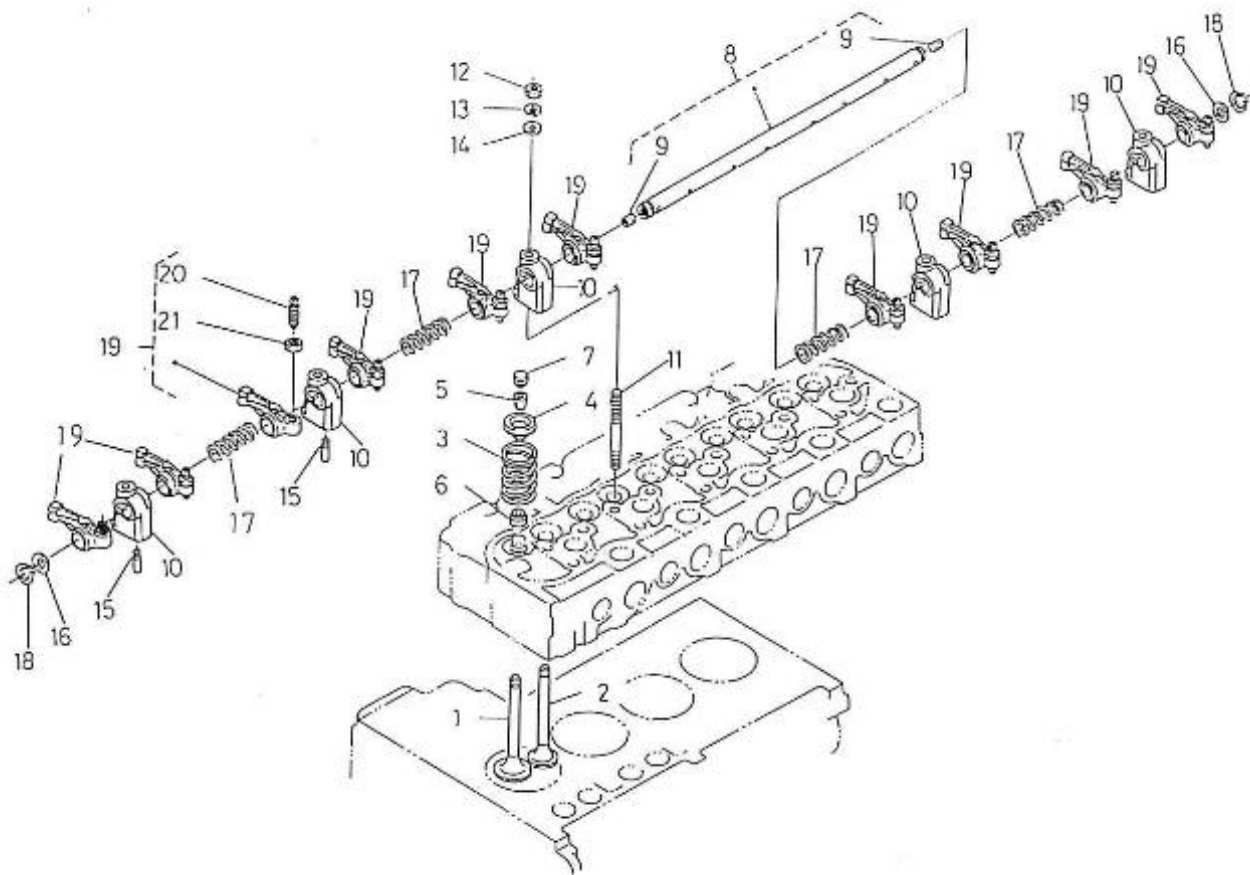

5.280HE STANDARD ENGINE / VALVES AND SPRINGS

Part number	Item	Désignation article	Quantity
970307772	1	VALVE,INLET	5
970307400	2	VALVE,EXHAUST	5
970302005	3	SPRING,VALVE	10
970302006	4	RETAINER,VALVE SPRING	10
970302007	5	COLLET,VALVE SPRING	10
970302008	6	SEAL,VALVE STEM	10
970302009	7	CAP,VALVE	10
970307774	8	ROCKER ARM AXLE	1
970313711	9	SCREW,SET	2
970302012	10	BRACKET,ROCKER ARM	5
970302013	11	STUD	5
970490903	12	NUT,M 8	5
970490904	13	WASHER,SPRING D 8	5
970301933	14	WASHER,PLAIN D 8	5
970302014	15	SCREW,SET	1
970302015	16	WASHER	2
970302016	17	SPRING,ROCKER ARM	4
970302017	18	CIR-CLIP,EXTERNAL	2
970307402	19	ASSY ROCKER ARM	10
970302019	20	SCREW,ADJUSTING	10
970302021	21	NUT	10