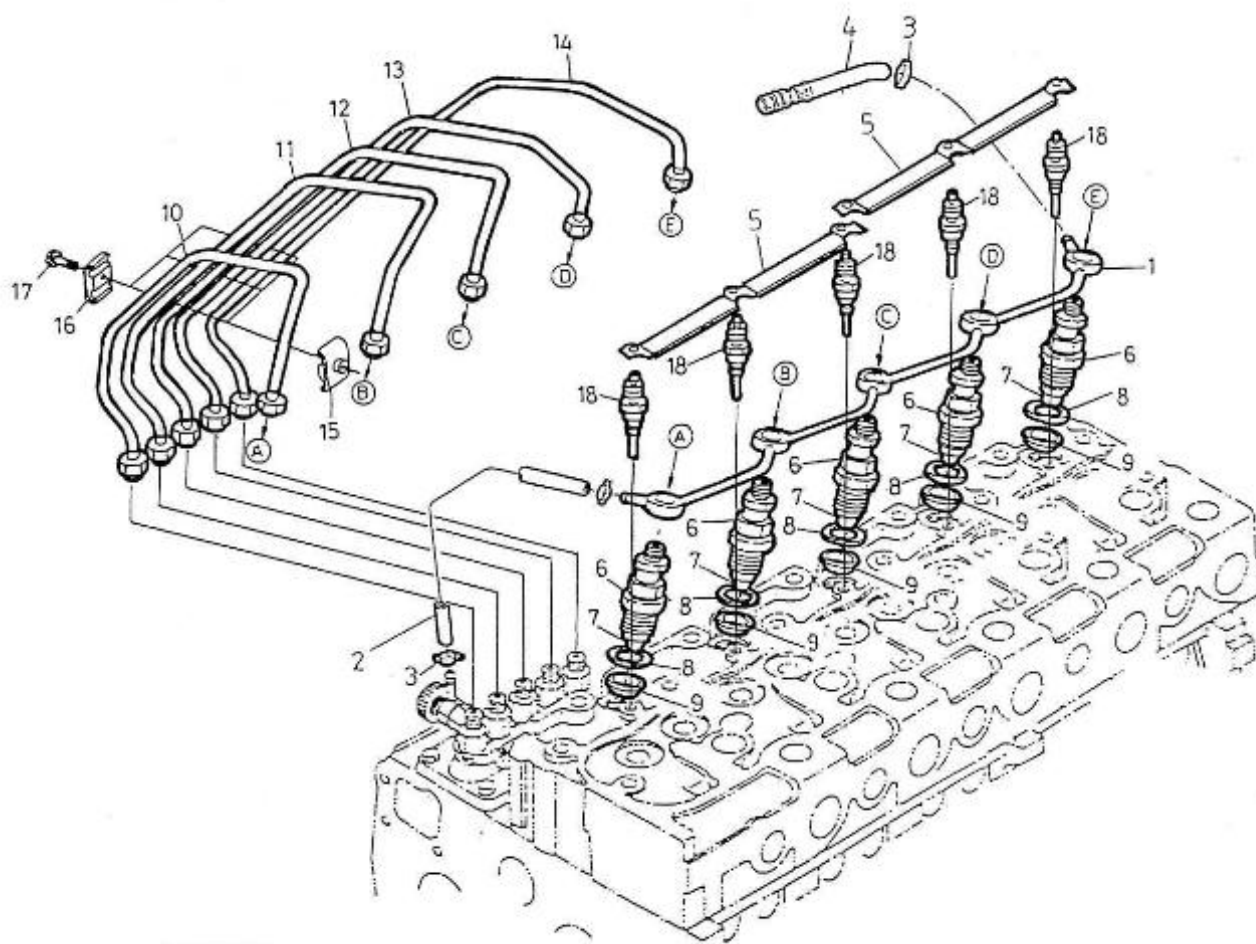

5.280HE STANDARD ENGINE / INJECTION NOZZLES AND PIPES

Part number	Item	Désignation article	Quantity
970307759	1	ASSY PIPE,OVER FLOW	1
970307278	2	HOSE	1
970310171	3	CLAMP	3
970307279	4	HOSE	1
970307767	5	CORD,GLOW PLUG	2
970307760	6	KIT,NOZZLE HOLDER	5
970307766	7	PIECE,NOZZLE	5
970142109	8	GHASKET, RING INJECTORS	5
970307388	9	SEAL,HEAT	5
970307761	10	PIPE,INJECTION	1
970307762	11	PIPE,INJECTION	1
970307763	12	PIPE,INJECTION	1
970307764	13	PIPE,INJECTION	1
970307765	14	PIPE,INJECTION	1
970142114	15	CLAMP,FUEL LINES 1+2	4
970142115	16	CLAMP,FUEL-LINES 1+2	4
970492118	17	SCREW,M 5X 20 ROUND HEAD	4
970307393	18	GLOW PLUG	5