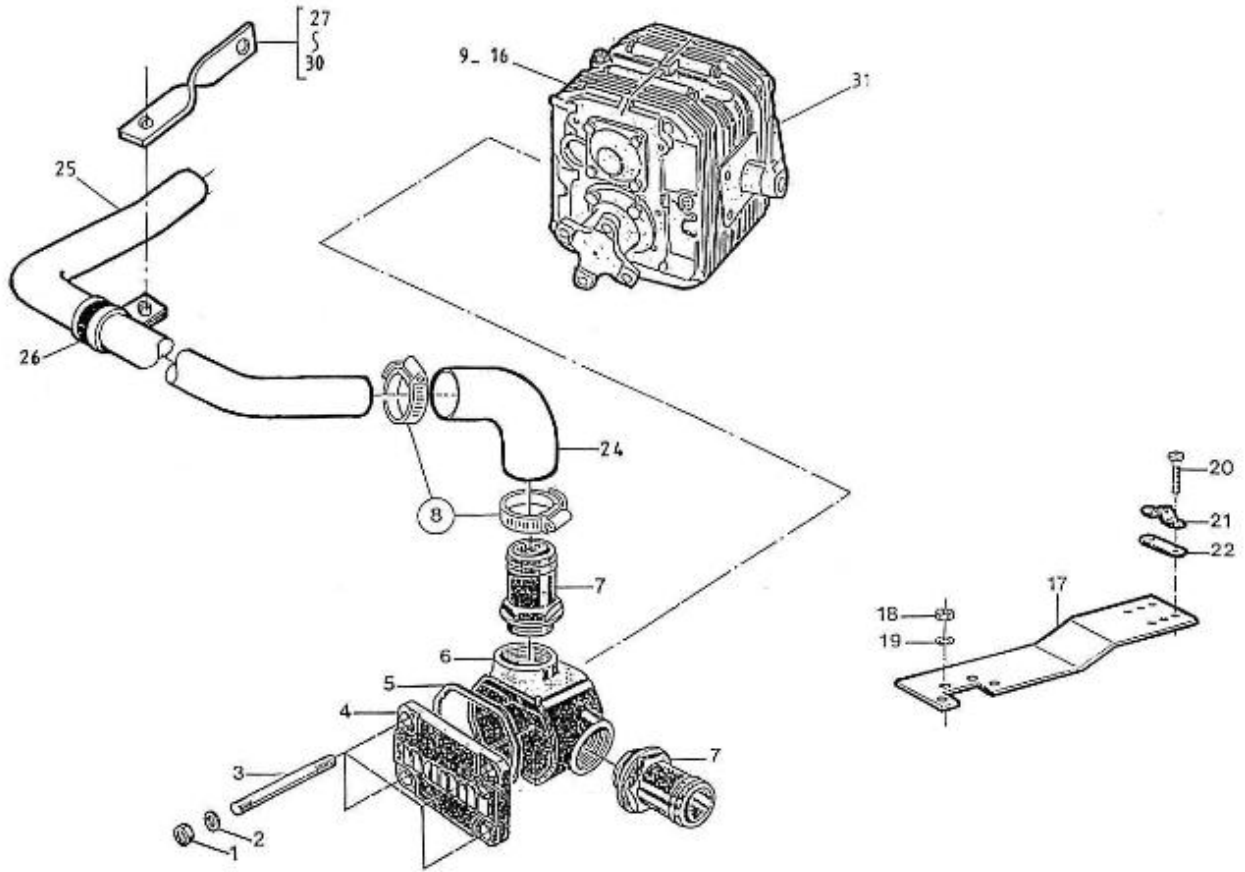

5.280HE STANDARD ENGINE / GEAR BOX

Part number	Item	Désignation article	Quantity
970027322	1	NUT,M 8	4
970119139	2	WASHER,CORRUGATED D8	4
970304053	3	STUD	4
970632006	4	COVER,OIL COOLER HBW250	1
970632002	5	GASKET,OIL COOLER HBW250	1
970574550	6	HOUSING,OIL COOLER 4.240-5.300	1
970892303	7	SOCKET,HOSE	2
970300922	8	CLAMP,HOSE 26-38	2
970777110	9	GEARBOX ZF25 M 1.88R	1
970777115	10	GEARBOX ZF25 M 2.74	1
970776343	11	ZF15 MA 1.88R	1
970776342	12	GEAR BOX ZF15 MA 2.63	1
970300373	13	SUPPORT,CONTROL HBW	1
970027322	14	NUT,M 8	2
970119139	15	WASHER,CORRUGATED D8	2
970300317	16	BOLT,HEX M 5X 16	2
QCC33010TF	17	THREADING COLLAR JACKET 33C	1
QCC33014TF	18	COUNTER PLATE 33/43C	1
970835020	19	CLAMP	1
970302630	20	HOSE	1
970307509	21	PIPE	1
970304071	22	CLAMP	1
970439910	23	BOLT,HEX M 6X 16	1
970635460	24	NUT,M 6	1
970302233	25	SUPPORT,PIPE CLAMP	1
970119149	26	WASHER, SPRING D 6	1
970830123	27	STRAP	1