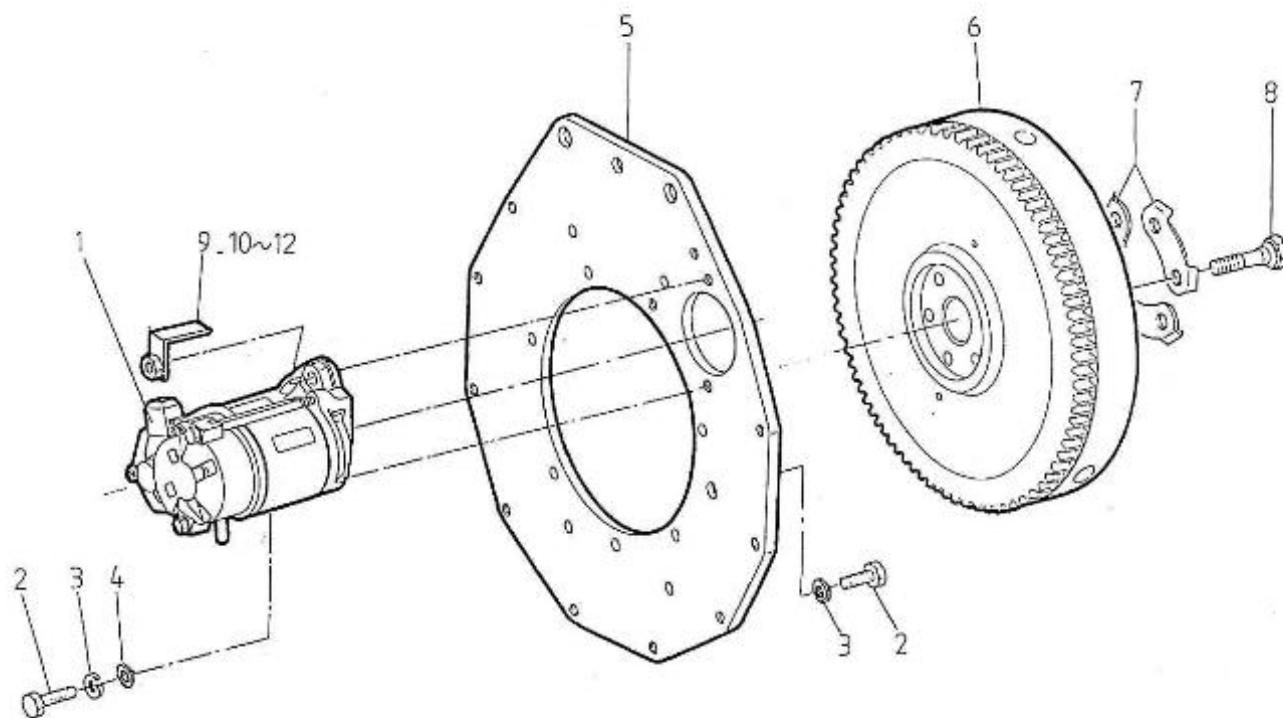

5.280HE STANDARD ENGINE / FLYWHEEL

Part number	Item	Désignation article	Quantity
970302070	1	STARTER,MOTOR 12V 0,8KW	1
970300044	2	BOLT,HEX M10X1,25X 25	12
970119136	3	WASHER,SPRING D10	13
970119135	4	WASHER,PLAIN D10	2
970302643	5	PLATE,REAR END 6.280	1
970304018	6	FLYWEEL,CPL. 6.280	1
970302397	7	WASHER,FLYWHEEL 3PCS.	1
970302396	8	BOLT,FLYWHEEL	6
970307436	9	NUT	1
970119140	10	BOLT,SOCK M10X 50	1
970119135	11	WASHER,PLAIN D10	1
970119136	12	WASHER,SPRING D10	1