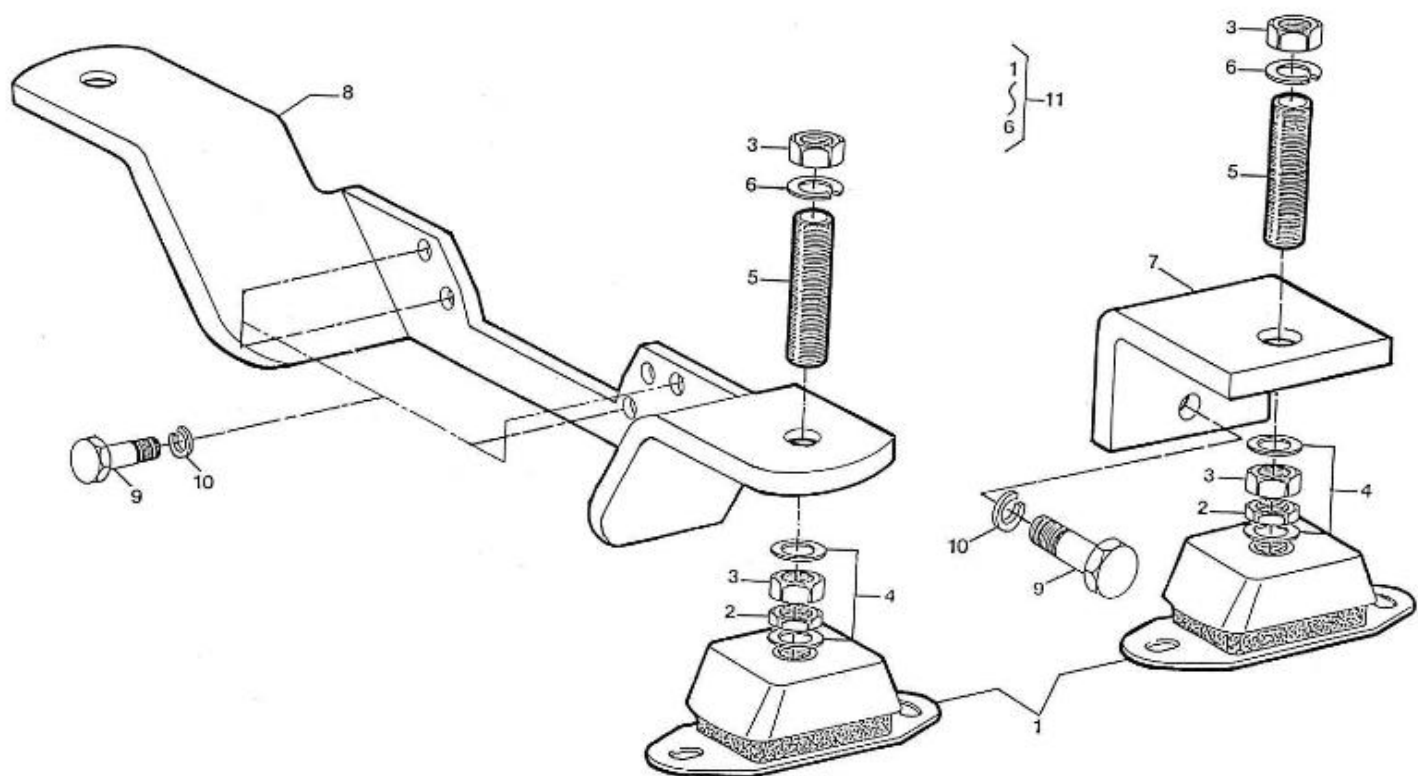

5.280HE STANDARD ENGINE / SUPPORT AND MOUNTING

Part number	Item	Désignation article	Quantity
48190025	1	RUBBER MOUNT MEDIUM 55SH M16	4
970639203	2	NUT,M16 LOW	4
970896520	3	NUT	8
970649108	4	WASHER,PLAIN D16	8
970609116	5	STUD,M16X100	4
970649109	6	WASHER,SPRING D16	4
970302551	7	SUPPORT,MOUNT REAR 6.280/4.190	2
970302659	8	SUPPORT,MOUNT FRONT 6.280	1
970304013	9	BOLT,HEX M10X1.25X 35	8
970119136	10	WASHER,SPRING D10	8
48190025	11	RUBBER MOUNT MEDIUM 55SH M16	4