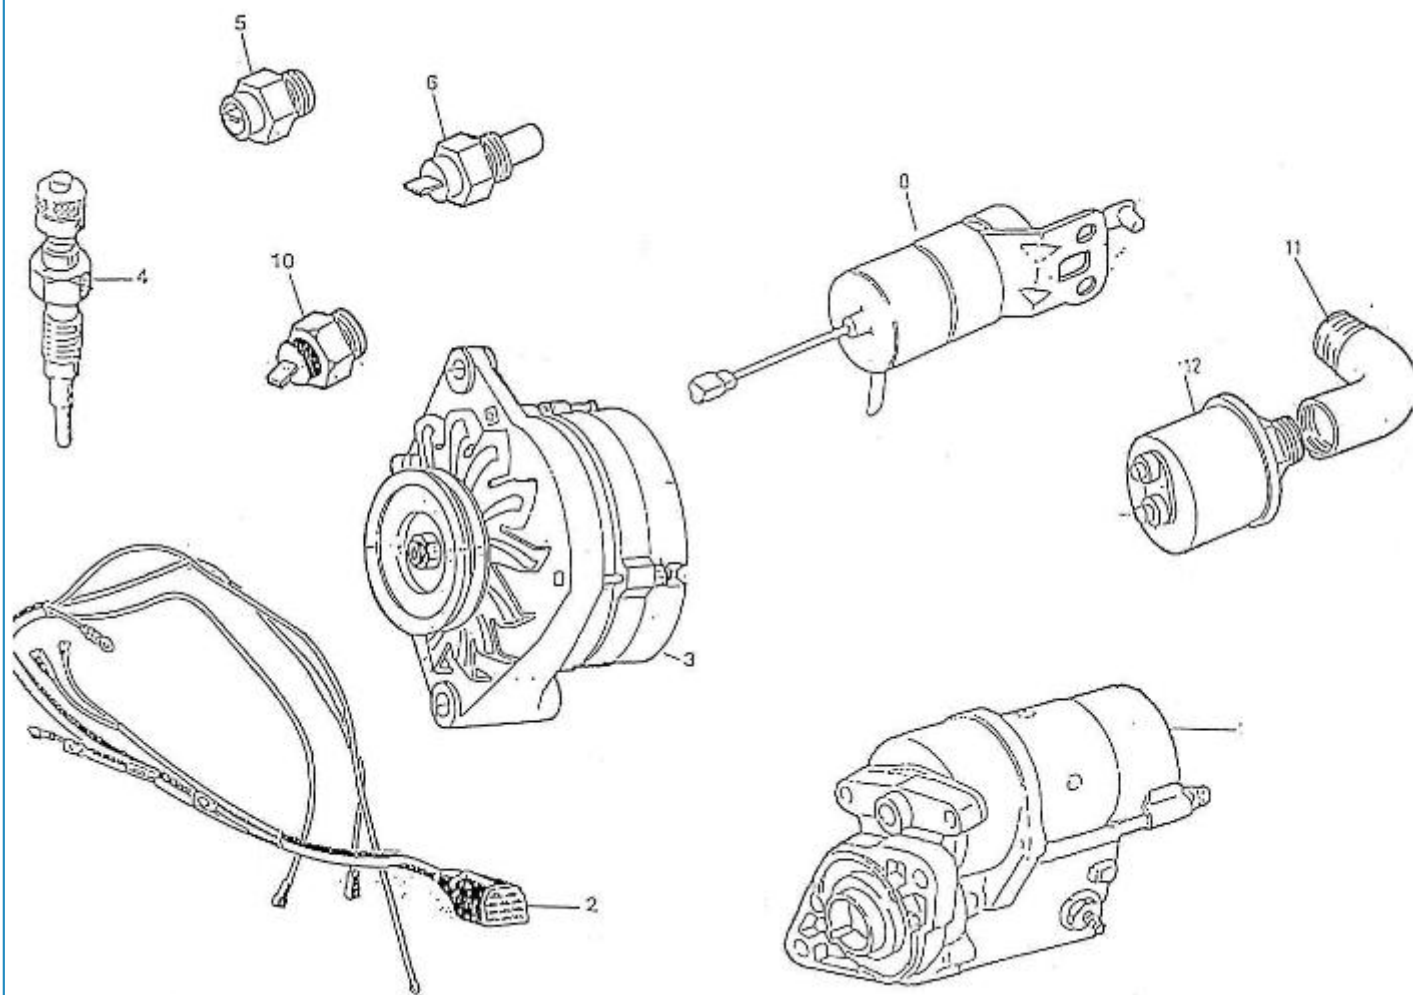

5.280HE STANDARD ENGINE / ELECTRICAL EQUIPMENTS

Part number	Item	Désignation article	Quantity
970302070	1	STARTER,MOTOR 12V 0,8KW	1
970302661E	2	WIRING	1
970307522	3	ALTERNATOR,14V-60A	1
970307393	4	GLOW PLUG	1
970304054	5	TEMPERATURE SWITCH 1/8 1P 97	1
970851602	6	WATER TEMPERATURE SENDER	1
970307362	7	SOLENOID,STOP	1
970851700	8	SWITCH,OIL	1
970493207	9	ELBOW,1/8X10X1,5MF	1
48201143	10	OIL PRESSURE SENDER	1