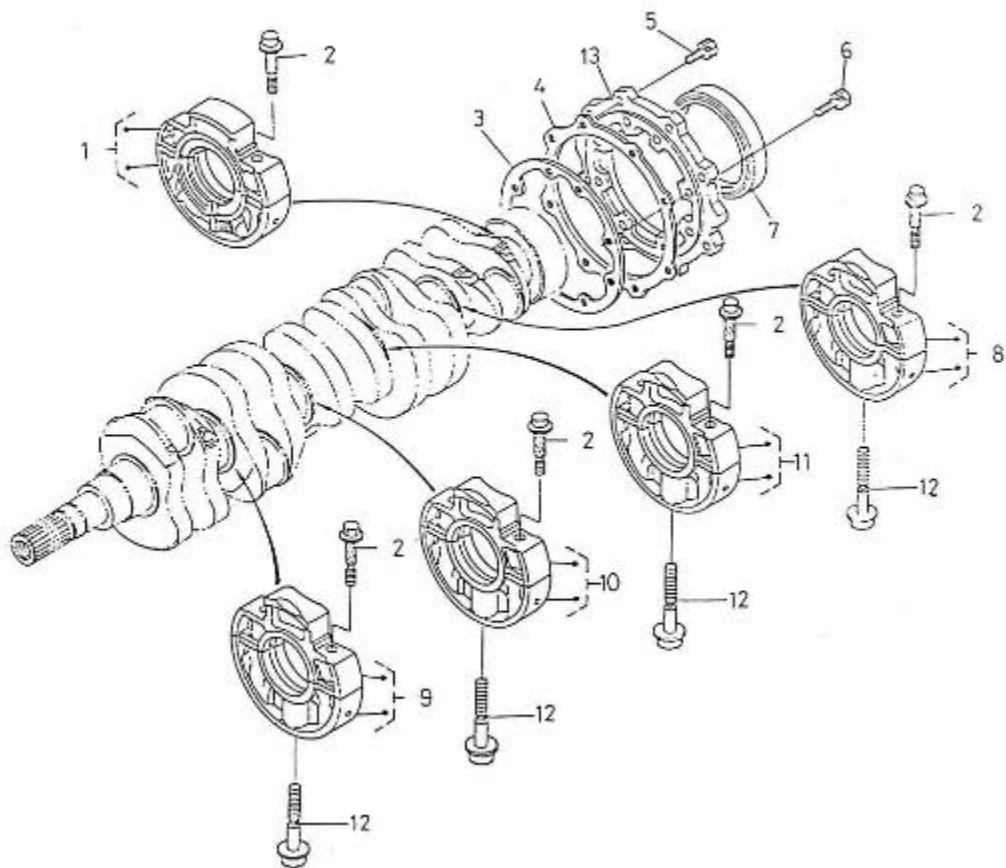

5.280HE STANDARD ENGINE / CRANKSHAFT-BEARINGS

Part number	Item	Désignation article	Quantity
970307308	1	CASE, MAIN BEARING	1
970307309	2	BOLT,BEARING CASE	10
970307310	3	GASKET,BRG.CASE NA	1
970310427	4	GASKET NA	1
970147402	5	BOLT,M 8X 25	8
970301986	6	BOLT,M 8X 28	8
970307919	7	SEAL,OIL	1
970307313	8	CASE, MAIN BEARING	1
970307314	9	CASE, MAIN BEARING	1
970307315	10	CASE, MAIN BEARING	1
970307920	11	ASSY CASE,MAIN BRG.	1
970307316	12	BOLT,BEARING CASE	4
970314277	13	COVER,BEARING CASE	1