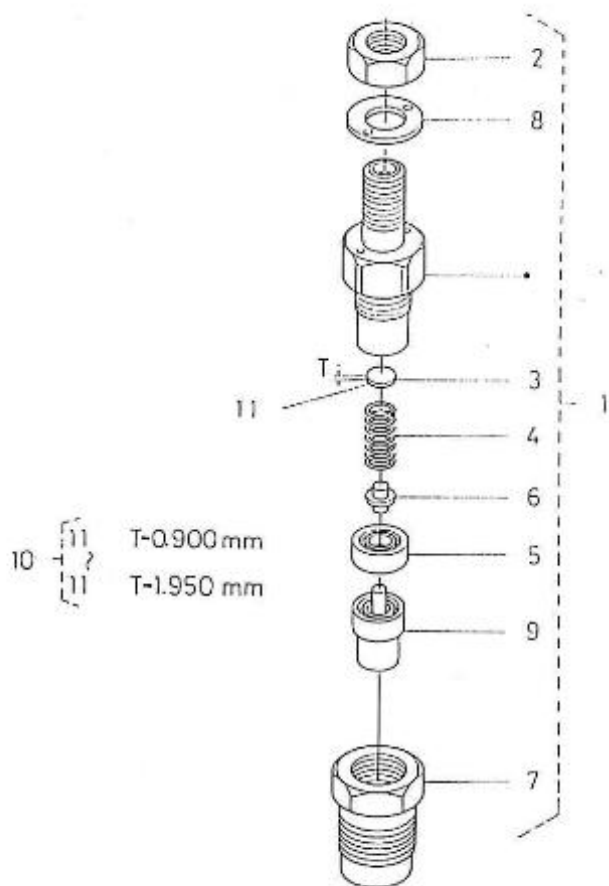

5.280HE STANDARD ENGINE / INJECTION NOZZLE

Part number	Item	Désignation article	Quantity
970307760	1	KIT,NOZZLE HOLDER	5
970142175	2	NUT,NOZZLE INJ.	5
970302825	3	SPACER,ADJ.NOZZLE STD. 0.900	5
970142171	4	SPRING,NOZZLE FUEL	5
970142173	5	PIECE,DISTANCE NOZZLE INJ.	5
970142170	6	ROD,PUSH NOZZLE FUEL	5
970307595	7	NUT	5
970302826	8	WASHER,NOZZLE INJ.	5
970307766	9	PIECE,NOZZLE	5
970142200	10	SET,SPACER NOZZLE	5
970302825	11	SPACER,ADJ.NOZZLE STD. 0.900	5